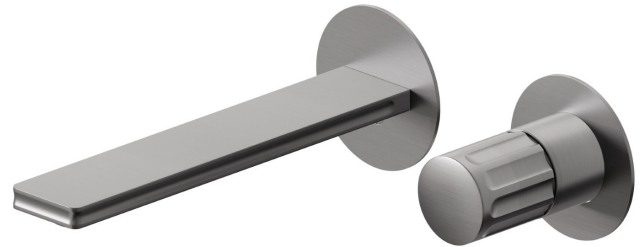

IONIKA

72828E.59.064

2-hole wall-mounted washbasin group - finish PVD Brushed Gun Metal

External part. Without pop-up waste set

PVD Brushed Gun Metal

FEATURES

Material	Brass
Technology	Energy Saving - Save Water
Installation	Wall mounted
Spout	Standard spout
Hole type	2 holes
Control type	Single lever
Waste / Drain set	Without waste set
Water mixing	Mechanical
Required for installation	<u>31076.00.000</u>

TECHNICAL DRAWING

IONIKA

72828E.59.064

2-hole wall-mounted washbasin group - finish PVD Brushed Gun Metal

AVAILABLE FINISHES

59.064

PVD Brushed Gun Metal

01.014

finish Matt White

01.093

finish Matt Black

21.018

finish Chrome

59.066

finish PVD Brushed steel

59.067