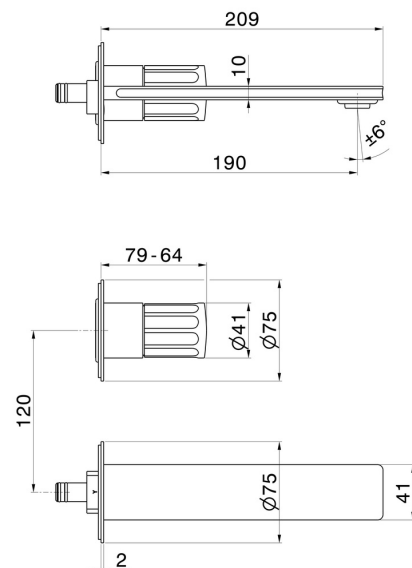

IONIKA

72828E.59.064

2-hole wall-mounted washbasin group - finish PVD Brushed Gun Metal

External part. Without pop-up waste set

PVD Brushed Gun Metal

FEATURES

Material	Brass
Technology	Energy Saving - Save Water
Installation	Wall mounted
Spout	Standard spout
Hole type	2 holes
Control type	Single lever
Waste / Drain set	Without waste set
Water mixing	Mechanical
Required for installation	<u>31076.00.000</u>

TECHNICAL DRAWING

IONIKA

72828E.59.064

2-hole wall-mounted washbasin group - finish PVD Brushed Gun Metal

AVAILABLE FINISHES

59.064

PVD Brushed Gun Metal

01.014