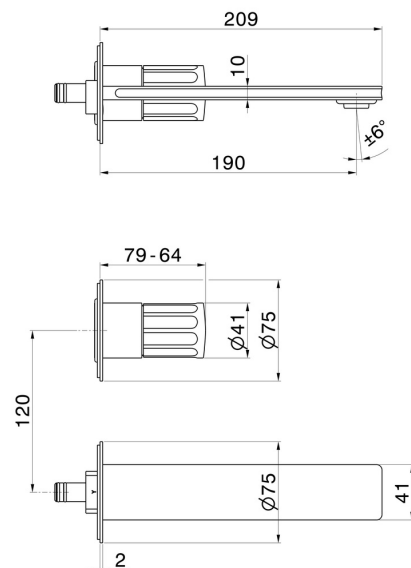

IONIKA

72828E.59.066

2-hole wall-mounted washbasin group - finish PVD Brushed steel

External part. Without pop-up waste set

FEATURES

Material	Brass
Technology	Energy Saving - Save Water
Installation	Wall mounted
Spout	Standard spout
Hole type	2 holes
Control type	Single lever
Waste / Drain set	Without waste set
Water mixing	Mechanical
Required for installation	<u>31076.00.000</u>

TECHNICAL DRAWING

IONIKA

72828E.59.066

2-hole wall-mounted washbasin group - finish PVD Brushed steel

AVAILABLE FINISHES

59.066

PVD Brushed steel

01.014