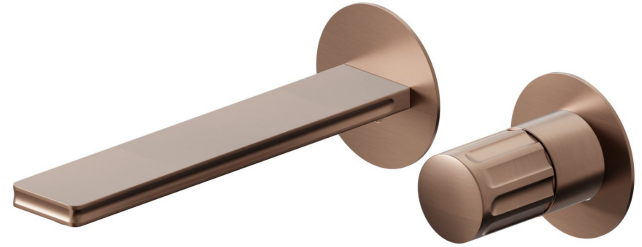

IONIKA

72828E.59.067

2-hole wall-mounted washbasin group - finish PVD Brushed Copper Bronze

External part. Without pop-up waste set

PVD Brushed Copper Bronze

FEATURES

Material	Brass
Technology	Energy Saving - Save Water
Installation	Wall mounted
Spout	Standard spout
Hole type	2 holes
Control type	Single lever
Waste / Drain set	Without waste set
Water mixing	Mechanical
Required for installation	<u>31076.00.000</u>

TECHNICAL DRAWING

IONIKA

72828E.59.067

2-hole wall-mounted washbasin group - finish PVD Brushed Copper Bronze

AVAILABLE FINISHES

59.067

PVD Brushed Copper Bronze

01.014

finish Matt White

01.093

finish Matt Black

21.018

finish Chrome

59.064

finish PVD Brushed Gun Metal

59.066

finish PVD Brushed steel

59.098

finish PVD Brushed Pale Gold

61.020

finish PVD Glossy Gold