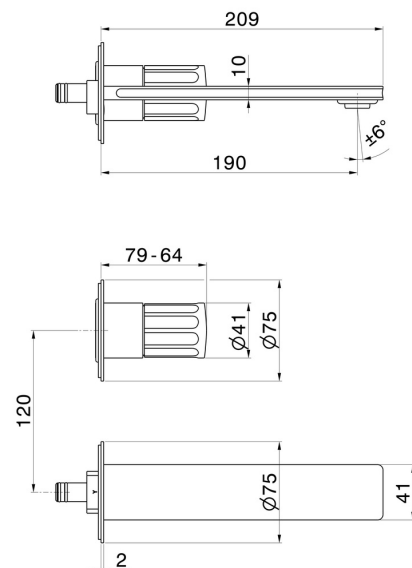

IONIKA

72828E.59.067

2-hole wall-mounted washbasin group - finish PVD Brushed Copper Bronze

External part. Without pop-up waste set

PVD Brushed Copper Bronze

FEATURES

Material	Brass
Technology	Energy Saving - Save Water
Installation	Wall mounted
Spout	Standard spout
Hole type	2 holes
Control type	Single lever
Waste / Drain set	Without waste set
Water mixing	Mechanical
Required for installation	<u>31076.00.000</u>

TECHNICAL DRAWING

IONIKA

72828E.59.067

2-hole wall-mounted washbasin group - finish PVD Brushed Copper Bronze

AVAILABLE FINISHES

59.067

PVD Brushed Copper Bronze

01.014