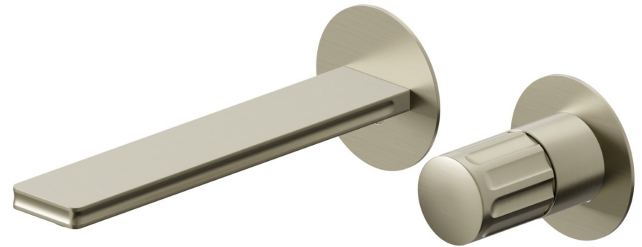

# IONIKA

**72828E.59.098**

2-hole wall-mounted washbasin group - finish PVD Brushed Pale Gold

External part. Without pop-up waste set

PVD Brushed Pale Gold

## FEATURES

Material	<b>Brass</b>
Technology	<b>Energy Saving - Save Water</b>
Installation	<b>Wall mounted</b>
Spout	<b>Standard spout</b>
Hole type	<b>2 holes</b>
Control type	<b>Single lever</b>
Waste / Drain set	<b>Without waste set</b>
Water mixing	<b>Mechanical</b>
Required for installation	<b><u>31076.00.000</u></b>

## TECHNICAL DRAWING

**IONIKA**

**72828E.59.098**

2-hole wall-mounted washbasin group - finish PVD Brushed Pale Gold

**AVAILABLE FINISHES**

---

**59.098**

PVD Brushed Pale Gold