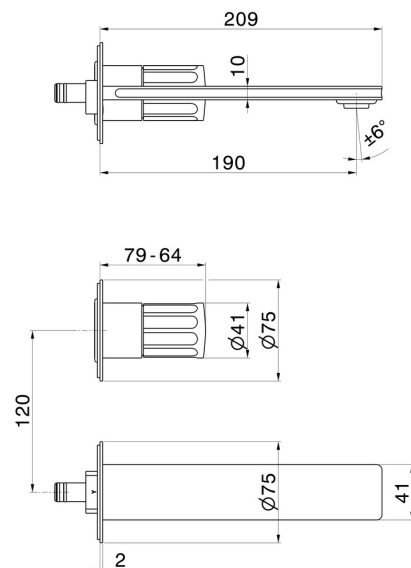

# IONIKA

**72828E.59.098**

2-hole wall-mounted washbasin group - finish PVD Brushed Pale Gold

External part. Without pop-up waste set

PVD Brushed Pale Gold

## FEATURES

Material	<b>Brass</b>
Technology	<b>Energy Saving - Save Water</b>
Installation	<b>Wall mounted</b>
Spout	<b>Standard spout</b>
Hole type	<b>2 holes</b>
Control type	<b>Single lever</b>
Waste / Drain set	<b>Without waste set</b>
Water mixing	<b>Mechanical</b>
Required for installation	<b><u>31076.00.000</u></b>

## TECHNICAL DRAWING

**IONIKA**

**72828E.59.098**

2-hole wall-mounted washbasin group - finish PVD Brushed Pale Gold

**AVAILABLE FINISHES**

---

**59.098**

PVD Brushed Pale Gold