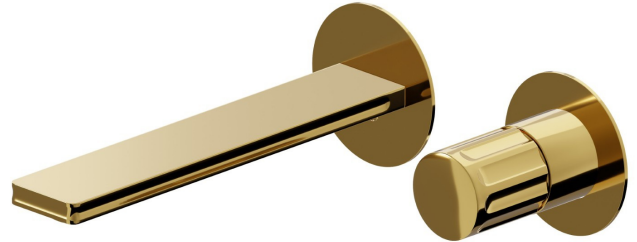

IONIKA

72828E.61.020

2-hole wall-mounted washbasin group - finish PVD Glossy Gold

External part. Without pop-up waste set

FEATURES

Material	Brass
Technology	Energy Saving - Save Water
Installation	Wall mounted
Spout	Standard spout
Hole type	2 holes
Control type	Single lever
Waste / Drain set	Without waste set
Water mixing	Mechanical
Required for installation	<u>31076.00.000</u>

TECHNICAL DRAWING

IONIKA

72828E.61.020

2-hole wall-mounted washbasin group - finish PVD Glossy Gold

AVAILABLE FINISHES

61.020

PVD Glossy Gold

01.014

finish Matt White

01.093

finish Matt Black

21.018

finish Chrome

59.064

finish PVD Brushed Gun Metal

59.066

finish PVD Brushed steel

59.067

finish PVD Brushed Copper Bronze

59.098

finish PVD Brushed Pale Gold