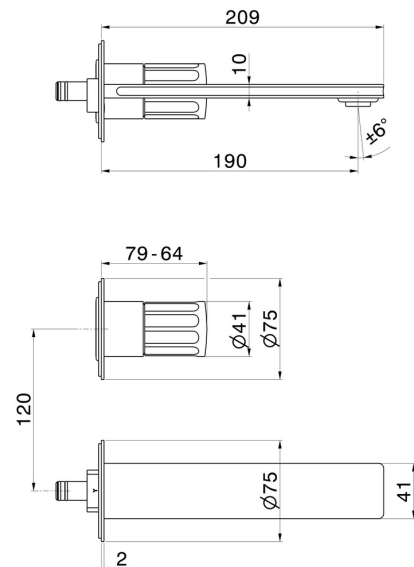

IONIKA

72828E.61.020

2-hole wall-mounted washbasin group - finish PVD Glossy Gold

External part. Without pop-up waste set

FEATURES

Material	Brass
Technology	Energy Saving - Save Water
Installation	Wall mounted
Spout	Standard spout
Hole type	2 holes
Control type	Single lever
Waste / Drain set	Without waste set
Water mixing	Mechanical
Required for installation	<u>31076.00.000</u>

TECHNICAL DRAWING

IONIKA

72828E.61.020

2-hole wall-mounted washbasin group - finish PVD Glossy Gold

AVAILABLE FINISHES

61.020

PVD Glossy Gold

01.014