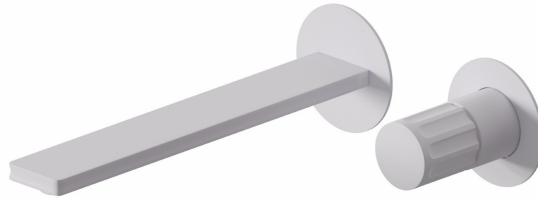

IONIKA

72830E.01.014

2-hole wall-mounted washbasin group - finish Matt White

External part. Without pop-up waste set

FEATURES

Material	Brass
Technology	Energy Saving - Save Water
Installation	Wall concealed part
Spout	Long spout
Hole type	2 holes
Control type	Single lever
Waste / Drain set	Without waste set
Water mixing	Mechanical
Required for installation	<u>31076.00.000</u>

TECHNICAL DRAWING

IONIKA

72830E.01.014

2-hole wall-mounted washbasin group - finish Matt White

AVAILABLE FINISHES

01.014

Matt White

01.093