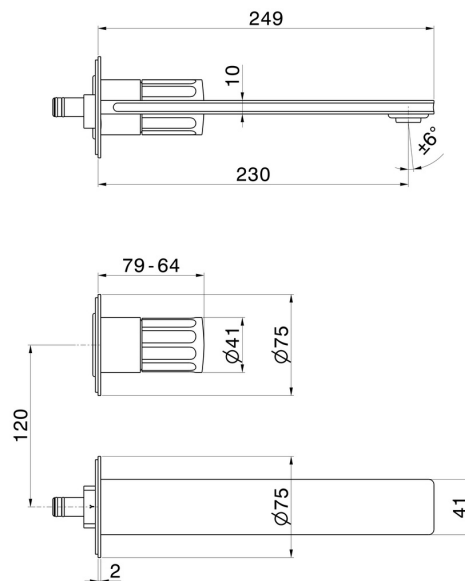

IONIKA

72830E.01.014

2-hole wall-mounted washbasin group - finish Matt White

External part. Without pop-up waste set

FEATURES

Material	Brass
Technology	Energy Saving - Save Water
Installation	Wall concealed part
Spout	Long spout
Hole type	2 holes
Control type	Single lever
Waste / Drain set	Without waste set
Water mixing	Mechanical
Required for installation	<u>31076.00.000</u>

TECHNICAL DRAWING

IONIKA

72830E.01.014

2-hole wall-mounted washbasin group - finish Matt White

AVAILABLE FINISHES

01.014

Matt White

01.093