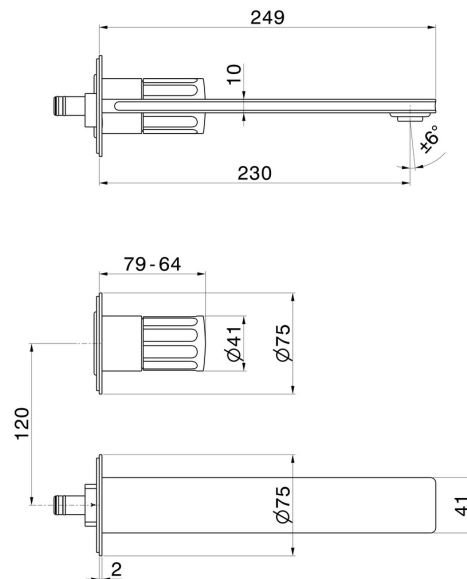

IONIKA

72830E.01.093

2-hole wall-mounted washbasin group - finish Matt Black

External part. Without pop-up waste set

Matt Black

FEATURES

Material	Brass
Technology	Energy Saving - Save Water
Installation	Wall concealed part
Spout	Long spout
Hole type	2 holes
Control type	Single lever
Waste / Drain set	Without waste set
Water mixing	Mechanical
Required for installation	<u>31076.00.000</u>

TECHNICAL DRAWING

 **AR Preview**
try it in your home

More Details
on our [website](#)

IONIKA

72830E.01.093

2-hole wall-mounted washbasin group - finish Matt Black

AVAILABLE FINISHES

01.093