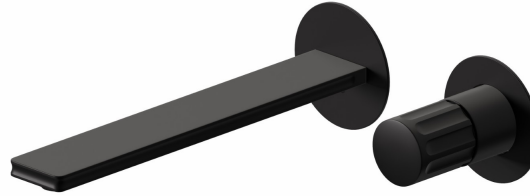

IONIKA

72830E.01.093

2-hole wall-mounted washbasin group - finish Matt Black

External part. Without pop-up waste set

Matt Black

FEATURES

Material	Brass
Technology	Energy Saving - Save Water
Installation	Wall concealed part
Spout	Long spout
Hole type	2 holes
Control type	Single lever
Waste / Drain set	Without waste set
Water mixing	Mechanical
Required for installation	<u>31076.00.000</u>

TECHNICAL DRAWING

 **AR Preview**
try it in your home

More Details
on our [website](#)

IONIKA

72830E.01.093

2-hole wall-mounted washbasin group - finish Matt Black

AVAILABLE FINISHES

01.093

Matt Black

01.014

finish Matt White

21.018

finish Chrome

59.064

finish PVD Brushed Gun Metal

59.066