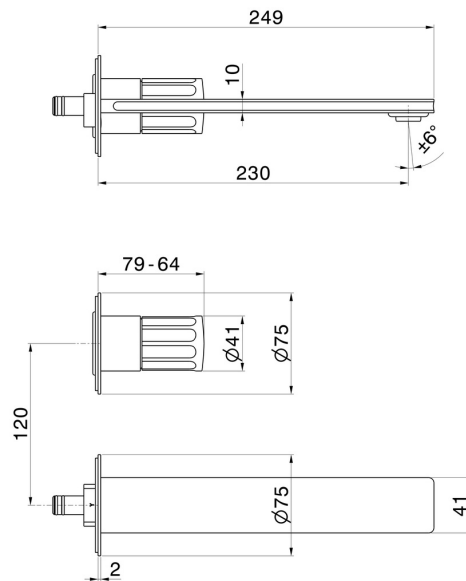

TECHNICAL DRAWING