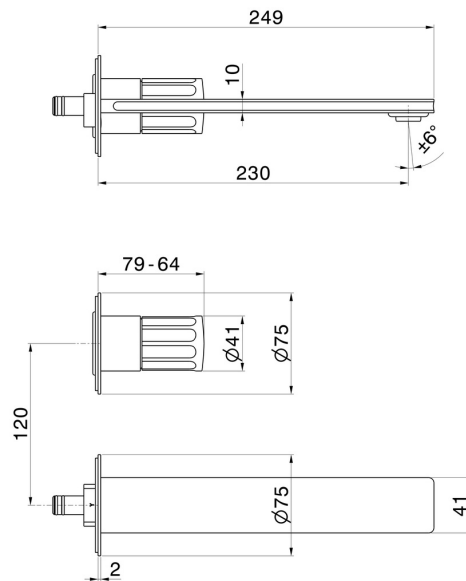

## 72830E.21.018

2-hole wall-mounted washbasin group - finish Chrome

External part. Without pop-up waste set

### FEATURES

Material	<b>Brass</b>
Technology	<b>Energy Saving - Save Water</b>
Installation	<b>Wall concealed part</b>
Spout	<b>Long spout</b>
Hole type	<b>2 holes</b>
Control type	<b>Single lever</b>
Waste / Drain set	<b>Without waste set</b>
Water mixing	<b>Mechanical</b>
Required for installation	<b><u>31076.00.000</u></b>

### TECHNICAL DRAWING

**IONIKA**

**72830E.21.018**

2-hole wall-mounted washbasin group - finish Chrome

**AVAILABLE FINISHES**

---

**21.018**

Chrome