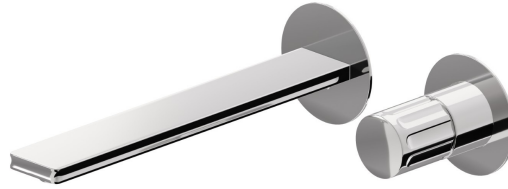

## 72830E.21.018

2-hole wall-mounted washbasin group - finish Chrome

External part. Without pop-up waste set

### FEATURES

Material	<b>Brass</b>
Technology	<b>Energy Saving - Save Water</b>
Installation	<b>Wall concealed part</b>
Spout	<b>Long spout</b>
Hole type	<b>2 holes</b>
Control type	<b>Single lever</b>
Waste / Drain set	<b>Without waste set</b>
Water mixing	<b>Mechanical</b>
Required for installation	<b><u>31076.00.000</u></b>

### TECHNICAL DRAWING

**IONIKA**

**72830E.21.018**

2-hole wall-mounted washbasin group - finish Chrome

**AVAILABLE FINISHES**

---

**21.018**

Chrome