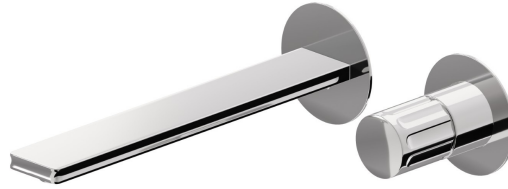

IONIKA

72830E.21.018

2-hole wall-mounted washbasin group - finish Chrome

External part. Without pop-up waste set

FEATURES

Material	Brass
Technology	Energy Saving - Save Water
Installation	Wall concealed part
Spout	Long spout
Hole type	2 holes
Control type	Single lever
Waste / Drain set	Without waste set
Water mixing	Mechanical
Required for installation	<u>31076.00.000</u>

TECHNICAL DRAWING

IONIKA

72830E.21.018

2-hole wall-mounted washbasin group - finish Chrome

AVAILABLE FINISHES

21.018

Chrome

01.014

finish Matt White

01.093

finish Matt Black

59.064

finish PVD Brushed Gun Metal

59.066

finish PVD Brushed steel

59.067