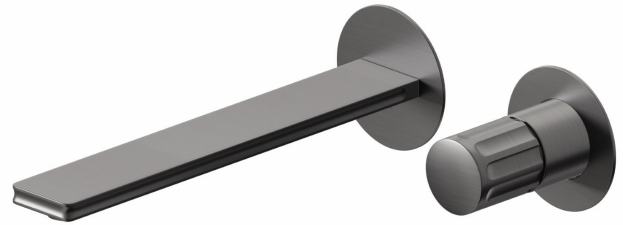

IONIKA

72830E.59.064

2-hole wall-mounted washbasin group - finish PVD Brushed Gun Metal

External part. Without pop-up waste set

FEATURES

Material	Brass
Technology	Energy Saving - Save Water
Installation	Wall concealed part
Spout	Long spout
Hole type	2 holes
Control type	Single lever
Waste / Drain set	Without waste set
Water mixing	Mechanical
Required for installation	<u>31076.00.000</u>

TECHNICAL DRAWING

IONIKA

72830E.59.064

2-hole wall-mounted washbasin group - finish PVD Brushed Gun Metal

AVAILABLE FINISHES

59.064

PVD Brushed Gun Metal

01.014

finish Matt White

01.093

finish Matt Black

21.018

finish Chrome

59.066

finish PVD Brushed steel

59.067