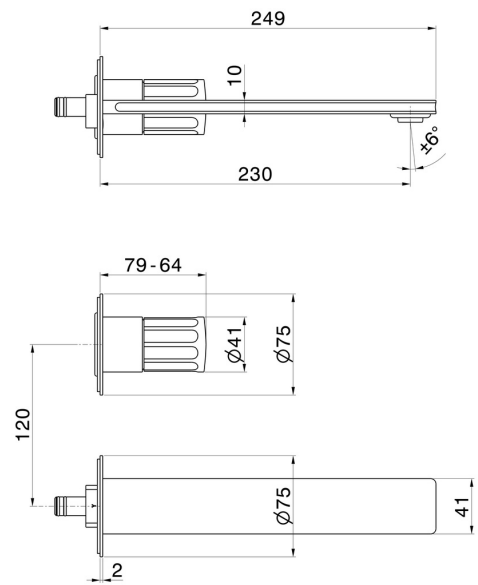

IONIKA

72830E.59.064

2-hole wall-mounted washbasin group - finish PVD Brushed Gun Metal

External part. Without pop-up waste set

FEATURES

Material	Brass
Technology	Energy Saving - Save Water
Installation	Wall concealed part
Spout	Long spout
Hole type	2 holes
Control type	Single lever
Waste / Drain set	Without waste set
Water mixing	Mechanical
Required for installation	<u>31076.00.000</u>

TECHNICAL DRAWING

IONIKA

72830E.59.064

2-hole wall-mounted washbasin group - finish PVD Brushed Gun Metal

AVAILABLE FINISHES

59.064

PVD Brushed Gun Metal

01.014