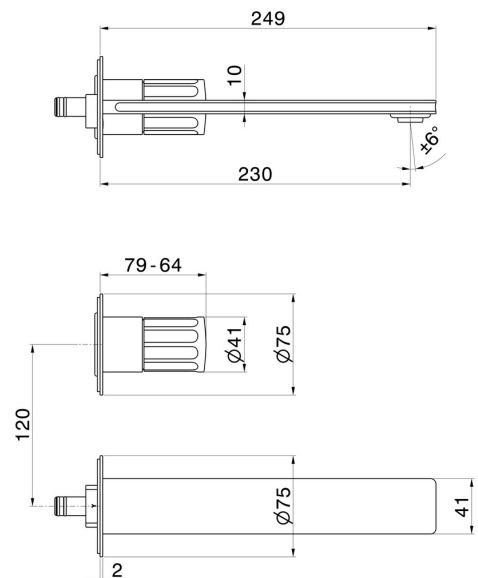

# IONIKA

**72830E.59.066**

2-hole wall-mounted washbasin group - finish PVD Brushed steel

External part. Without pop-up waste set

## FEATURES

Material	<b>Brass</b>
Technology	<b>Energy Saving - Save Water</b>
Installation	<b>Wall concealed part</b>
Spout	<b>Long spout</b>
Hole type	<b>2 holes</b>
Control type	<b>Single lever</b>
Waste / Drain set	<b>Without waste set</b>
Water mixing	<b>Mechanical</b>
Required for installation	<b><u>31076.00.000</u></b>

## TECHNICAL DRAWING

**IONIKA**

**72830E.59.066**

2-hole wall-mounted washbasin group - finish PVD Brushed steel

**AVAILABLE FINISHES**

---

**59.066**

PVD Brushed steel