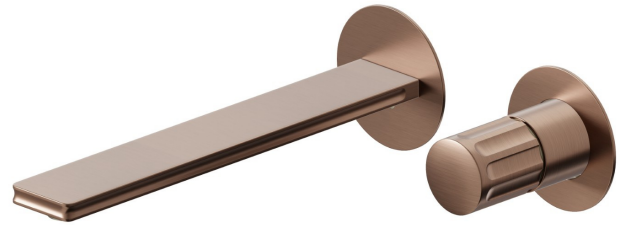

IONIKA

72830E.59.067

2-hole wall-mounted washbasin group - finish PVD Brushed Copper Bronze

External part. Without pop-up waste set

PVD Brushed Copper Bronze

FEATURES

Material	Brass
Technology	Energy Saving - Save Water
Installation	Wall concealed part
Spout	Long spout
Hole type	2 holes
Control type	Single lever
Waste / Drain set	Without waste set
Water mixing	Mechanical
Required for installation	<u>31076.00.000</u>

TECHNICAL DRAWING

IONIKA

72830E.59.067

2-hole wall-mounted washbasin group - finish PVD Brushed Copper Bronze

AVAILABLE FINISHES

59.067

PVD Brushed Copper Bronze

01.014

finish Matt White

01.093

finish Matt Black

21.018

finish Chrome

59.064

finish PVD Brushed Gun Metal

59.066

finish PVD Brushed steel

59.098

finish PVD Brushed Pale Gold

61.020

finish PVD Glossy Gold