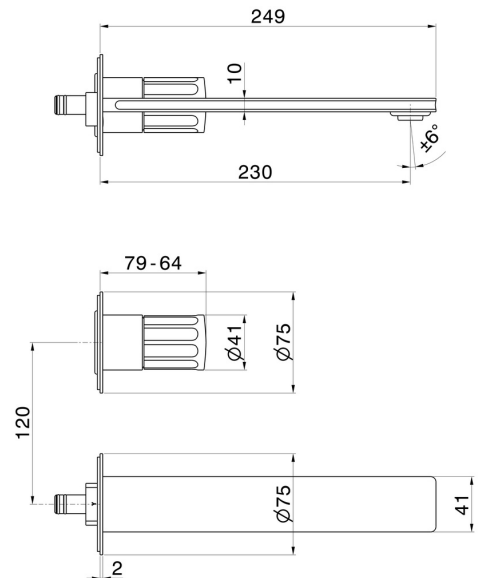

IONIKA

72830E.59.067

2-hole wall-mounted washbasin group - finish PVD Brushed Copper Bronze

External part. Without pop-up waste set

PVD Brushed Copper Bronze

FEATURES

Material	Brass
Technology	Energy Saving - Save Water
Installation	Wall concealed part
Spout	Long spout
Hole type	2 holes
Control type	Single lever
Waste / Drain set	Without waste set
Water mixing	Mechanical
Required for installation	<u>31076.00.000</u>

TECHNICAL DRAWING

IONIKA

72830E.59.067

2-hole wall-mounted washbasin group - finish PVD Brushed Copper Bronze

AVAILABLE FINISHES

59.067

PVD Brushed Copper Bronze

01.014