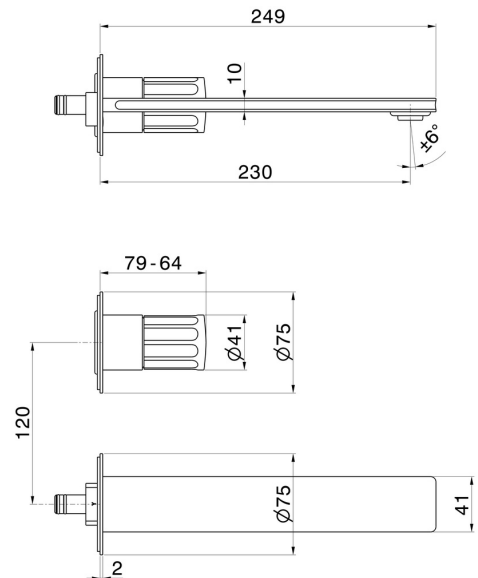

IONIKA

72830E.59.098

2-hole wall-mounted washbasin group - finish PVD Brushed Pale Gold

External part. Without pop-up waste set

FEATURES

Material	Brass
Technology	Energy Saving - Save Water
Installation	Wall concealed part
Spout	Long spout
Hole type	2 holes
Control type	Single lever
Waste / Drain set	Without waste set
Water mixing	Mechanical
Required for installation	<u>31076.00.000</u>

TECHNICAL DRAWING

IONIKA

72830E.59.098

2-hole wall-mounted washbasin group - finish PVD Brushed Pale Gold

AVAILABLE FINISHES

59.098

PVD Brushed Pale Gold

01.014