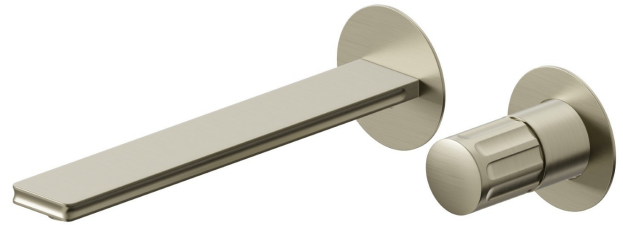

IONIKA

72830E.59.098

2-hole wall-mounted washbasin group - finish PVD Brushed Pale Gold

External part. Without pop-up waste set

FEATURES

Material	Brass
Technology	Energy Saving - Save Water
Installation	Wall concealed part
Spout	Long spout
Hole type	2 holes
Control type	Single lever
Waste / Drain set	Without waste set
Water mixing	Mechanical
Required for installation	<u>31076.00.000</u>

TECHNICAL DRAWING

IONIKA

72830E.59.098

2-hole wall-mounted washbasin group - finish PVD Brushed Pale Gold

AVAILABLE FINISHES

59.098

PVD Brushed Pale Gold

01.014

finish Matt White

01.093

finish Matt Black

21.018

finish Chrome

59.064

finish PVD Brushed Gun Metal

59.066