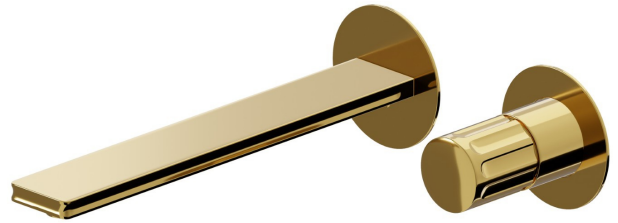

IONIKA

72830E.61.020

2-hole wall-mounted washbasin group - finish PVD Glossy Gold

External part. Without pop-up waste set

FEATURES

Material	Brass
Technology	Energy Saving - Save Water
Installation	Wall concealed part
Spout	Long spout
Hole type	2 holes
Control type	Single lever
Waste / Drain set	Without waste set
Water mixing	Mechanical
Required for installation	<u>31076.00.000</u>

TECHNICAL DRAWING

IONIKA

72830E.61.020

2-hole wall-mounted washbasin group - finish PVD Glossy Gold

AVAILABLE FINISHES

61.020

PVD Glossy Gold

01.014

finish Matt White

01.093

finish Matt Black

21.018

finish Chrome

59.064

finish PVD Brushed Gun Metal

59.066

finish PVD Brushed steel

59.067

finish PVD Brushed Copper Bronze

59.098

finish PVD Brushed Pale Gold