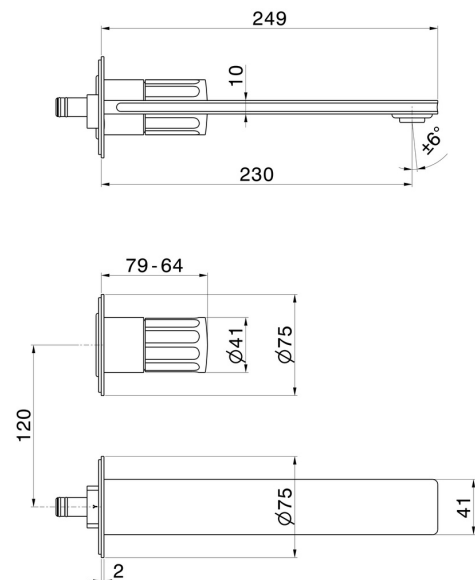

IONIKA

72830E.61.020

2-hole wall-mounted washbasin group - finish PVD Glossy Gold

External part. Without pop-up waste set

FEATURES

Material	Brass
Technology	Energy Saving - Save Water
Installation	Wall concealed part
Spout	Long spout
Hole type	2 holes
Control type	Single lever
Waste / Drain set	Without waste set
Water mixing	Mechanical
Required for installation	<u>31076.00.000</u>

TECHNICAL DRAWING

IONIKA

72830E.61.020

2-hole wall-mounted washbasin group - finish PVD Glossy Gold

AVAILABLE FINISHES

61.020

PVD Glossy Gold

01.014