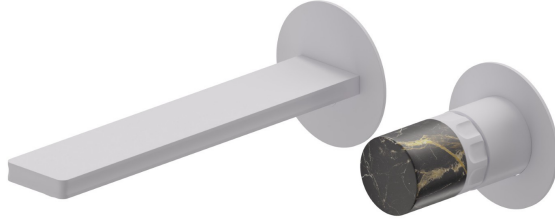

IONIKA SUPREME

72928E.01.014

2-hole wall-mounted washbasin group - finish Matt White

External part. Without pop-up waste set

FEATURES

Material	Brass/Marble
Technology	Energy Saving - Save Water
Installation	Wall concealed part
Spout	Standard spout
Hole type	2 holes
Control type	Single lever
Waste / Drain set	Without waste set
Water mixing	Mechanical
Required for installation	<u>31076.00.000</u>

TECHNICAL DRAWING

IONIKA SUPREME

72928E.01.014

2-hole wall-mounted washbasin group - finish Matt White

AVAILABLE FINISHES

01.014

Matt White

01.093

finish Matt Black

21.018

finish Chrome

59.064

finish PVD Brushed Gun Metal

59.066

finish PVD Brushed steel

59.067