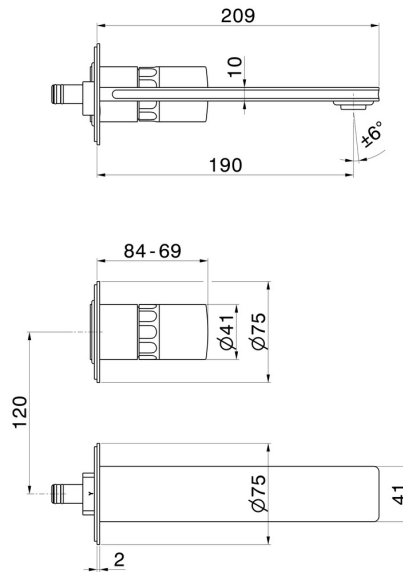

IONIKA SUPREME

72928E.01.014

2-hole wall-mounted washbasin group - finish Matt White

External part. Without pop-up waste set

FEATURES

Material	Brass/Marble
Technology	Energy Saving - Save Water
Installation	Wall concealed part
Spout	Standard spout
Hole type	2 holes
Control type	Single lever
Waste / Drain set	Without waste set
Water mixing	Mechanical
Required for installation	<u>31076.00.000</u>

TECHNICAL DRAWING

IONIKA SUPREME

72928E.01.014

2-hole wall-mounted washbasin group - finish Matt White

AVAILABLE FINISHES

01.014

Matt White

01.093