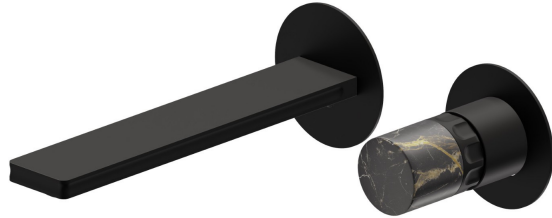

# IONIKA SUPREME

**72928E.01.093**

2-hole wall-mounted washbasin group - finish Matt Black

External part. Without pop-up waste set

Matt Black

## FEATURES

Material	<b>Brass/Marble</b>
Technology	<b>Energy Saving - Save Water</b>
Installation	<b>Wall concealed part</b>
Spout	<b>Standard spout</b>
Hole type	<b>2 holes</b>
Control type	<b>Single lever</b>
Waste / Drain set	<b>Without waste set</b>
Water mixing	<b>Mechanical</b>
Required for installation	<b><u>31076.00.000</u></b>

## TECHNICAL DRAWING

**IONIKA SUPREME**

**72928E.01.093**

2-hole wall-mounted washbasin group - finish Matt Black

**AVAILABLE FINISHES**

---

**01.093**

Matt Black