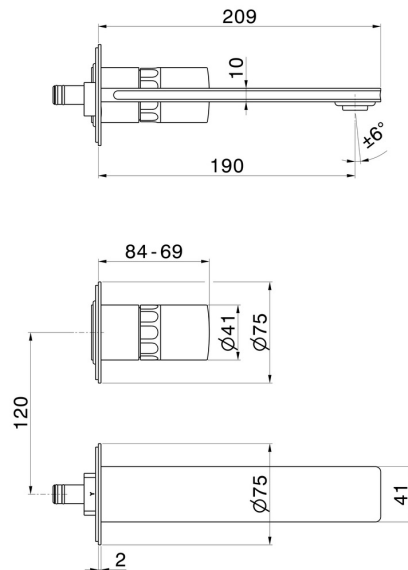

# IONIKA SUPREME

**72928E.01.093**

2-hole wall-mounted washbasin group - finish Matt Black

External part. Without pop-up waste set

Matt Black

## FEATURES

Material	<b>Brass/Marble</b>
Technology	<b>Energy Saving - Save Water</b>
Installation	<b>Wall concealed part</b>
Spout	<b>Standard spout</b>
Hole type	<b>2 holes</b>
Control type	<b>Single lever</b>
Waste / Drain set	<b>Without waste set</b>
Water mixing	<b>Mechanical</b>
Required for installation	<b><u>31076.00.000</u></b>

## TECHNICAL DRAWING

**IONIKA SUPREME**

**72928E.01.093**

2-hole wall-mounted washbasin group - finish Matt Black

**AVAILABLE FINISHES**

---

**01.093**

Matt Black