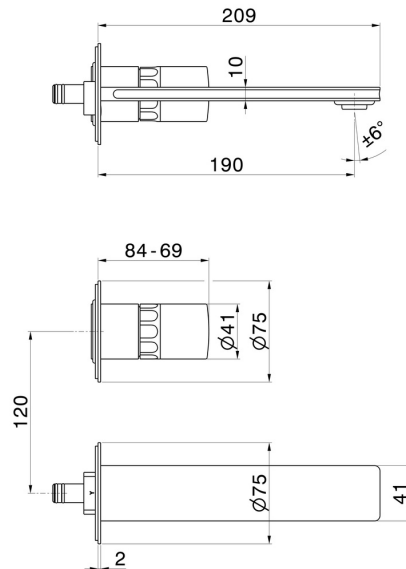

IONIKA SUPREME

72928E.21.018

2-hole wall-mounted washbasin group - finish Chrome

External part. Without pop-up waste set

FEATURES

Material	Brass/Marble
Technology	Energy Saving - Save Water
Installation	Wall concealed part
Spout	Standard spout
Hole type	2 holes
Control type	Single lever
Waste / Drain set	Without waste set
Water mixing	Mechanical
Required for installation	<u>31076.00.000</u>

TECHNICAL DRAWING

IONIKA SUPREME

72928E.21.018

2-hole wall-mounted washbasin group - finish Chrome

AVAILABLE FINISHES

21.018

Chrome

01.014