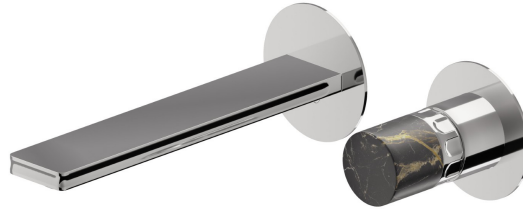

IONIKA SUPREME

72928E.21.018

2-hole wall-mounted washbasin group - finish Chrome

External part. Without pop-up waste set

FEATURES

Material	Brass/Marble
Technology	Energy Saving - Save Water
Installation	Wall concealed part
Spout	Standard spout
Hole type	2 holes
Control type	Single lever
Waste / Drain set	Without waste set
Water mixing	Mechanical
Required for installation	<u>31076.00.000</u>

TECHNICAL DRAWING

IONIKA SUPREME

72928E.21.018

2-hole wall-mounted washbasin group - finish Chrome

AVAILABLE FINISHES

21.018

Chrome

01.014

finish Matt White

01.093

finish Matt Black

59.064

finish PVD Brushed Gun Metal

59.066

finish PVD Brushed steel

59.067