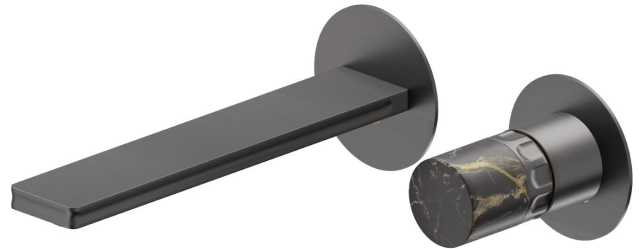

IONIKA SUPREME

72928E.59.064

2-hole wall-mounted washbasin group - finish PVD Brushed Gun Metal

External part. Without pop-up waste set

FEATURES

Material	Brass/Marble
Technology	Energy Saving - Save Water
Installation	Wall concealed part
Spout	Standard spout
Hole type	2 holes
Control type	Single lever
Waste / Drain set	Without waste set
Water mixing	Mechanical
Required for installation	<u>31076.00.000</u>

TECHNICAL DRAWING

IONIKA SUPREME

72928E.59.064

2-hole wall-mounted washbasin group - finish PVD Brushed Gun Metal

AVAILABLE FINISHES

59.064

PVD Brushed Gun Metal

01.014

finish Matt White

01.093

finish Matt Black

21.018

finish Chrome

59.066

finish PVD Brushed steel

59.067