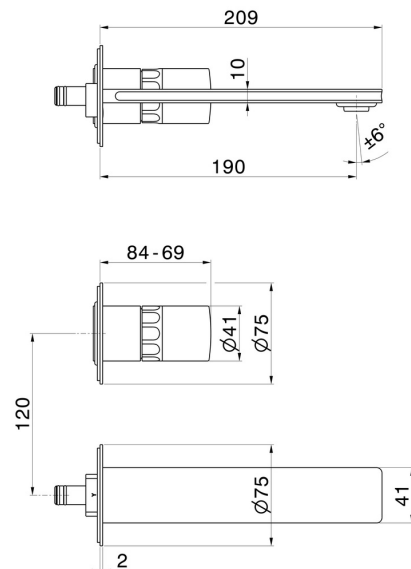

IONIKA SUPREME

72928E.59.064

2-hole wall-mounted washbasin group - finish PVD Brushed Gun Metal

External part. Without pop-up waste set

FEATURES

Material	Brass/Marble
Technology	Energy Saving - Save Water
Installation	Wall concealed part
Spout	Standard spout
Hole type	2 holes
Control type	Single lever
Waste / Drain set	Without waste set
Water mixing	Mechanical
Required for installation	<u>31076.00.000</u>

TECHNICAL DRAWING

IONIKA SUPREME

72928E.59.064

2-hole wall-mounted washbasin group - finish PVD Brushed Gun Metal

AVAILABLE FINISHES

59.064

PVD Brushed Gun Metal

01.014