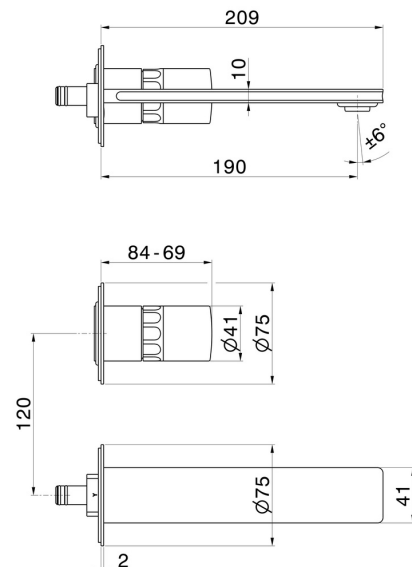

IONIKA SUPREME

72928E.59.066

2-hole wall-mounted washbasin group - finish PVD Brushed steel

External part. Without pop-up waste set

FEATURES

| | |
|---------------------------|-----------------------------------|
| Material | Brass/Marble |
| Technology | Energy Saving - Save Water |
| Installation | Wall concealed part |
| Spout | Standard spout |
| Hole type | 2 holes |
| Control type | Single lever |
| Waste / Drain set | Without waste set |
| Water mixing | Mechanical |
| Required for installation | <u>31076.00.000</u> |

TECHNICAL DRAWING

IONIKA SUPREME

72928E.59.066

2-hole wall-mounted washbasin group - finish PVD Brushed steel

AVAILABLE FINISHES

59.066

PVD Brushed steel

01.014