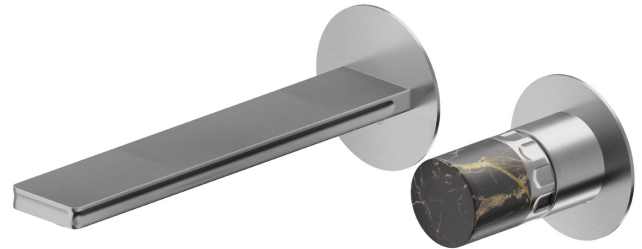

IONIKA SUPREME

72928E.59.066

2-hole wall-mounted washbasin group - finish PVD Brushed steel

External part. Without pop-up waste set

FEATURES

| | |
|---------------------------|-----------------------------------|
| Material | Brass/Marble |
| Technology | Energy Saving - Save Water |
| Installation | Wall concealed part |
| Spout | Standard spout |
| Hole type | 2 holes |
| Control type | Single lever |
| Waste / Drain set | Without waste set |
| Water mixing | Mechanical |
| Required for installation | <u>31076.00.000</u> |

TECHNICAL DRAWING

IONIKA SUPREME

72928E.59.066

2-hole wall-mounted washbasin group - finish PVD Brushed steel

AVAILABLE FINISHES

59.066

PVD Brushed steel

01.014

finish Matt White

01.093

finish Matt Black

21.018

finish Chrome

59.064

finish PVD Brushed Gun Metal

59.067