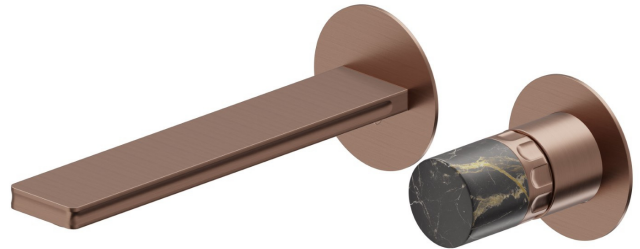

IONIKA SUPREME

72928E.59.067

2-hole wall-mounted washbasin group - finish PVD Brushed Copper Bronze

External part. Without pop-up waste set

PVD Brushed Copper Bronze

FEATURES

Material	Brass/Marble
Technology	Energy Saving - Save Water
Installation	Wall concealed part
Spout	Standard spout
Hole type	2 holes
Control type	Single lever
Waste / Drain set	Without waste set
Water mixing	Mechanical
Required for installation	<u>31076.00.000</u>

TECHNICAL DRAWING

IONIKA SUPREME

72928E.59.067

2-hole wall-mounted washbasin group - finish PVD Brushed Copper Bronze

AVAILABLE FINISHES

59.067

PVD Brushed Copper Bronze

01.014

finish Matt White

01.093

finish Matt Black

21.018

finish Chrome

59.064

finish PVD Brushed Gun Metal

59.066

finish PVD Brushed steel

59.098

finish PVD Brushed Pale Gold

61.020

finish PVD Glossy Gold