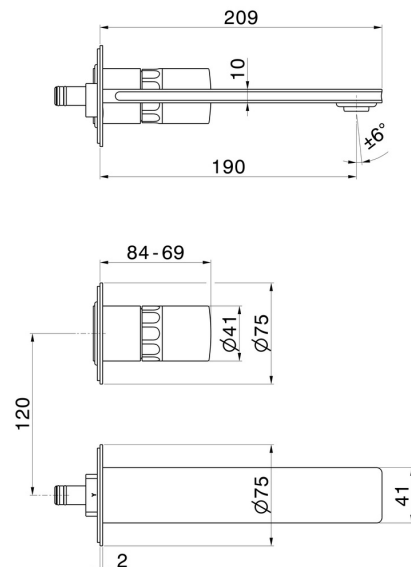

IONIKA SUPREME

72928E.59.067

2-hole wall-mounted washbasin group - finish PVD Brushed Copper Bronze

External part. Without pop-up waste set

PVD Brushed Copper Bronze

FEATURES

Material	Brass/Marble
Technology	Energy Saving - Save Water
Installation	Wall concealed part
Spout	Standard spout
Hole type	2 holes
Control type	Single lever
Waste / Drain set	Without waste set
Water mixing	Mechanical
Required for installation	<u>31076.00.000</u>

TECHNICAL DRAWING

IONIKA SUPREME

72928E.59.067

2-hole wall-mounted washbasin group - finish PVD Brushed Copper Bronze

AVAILABLE FINISHES

59.067

PVD Brushed Copper Bronze

01.014