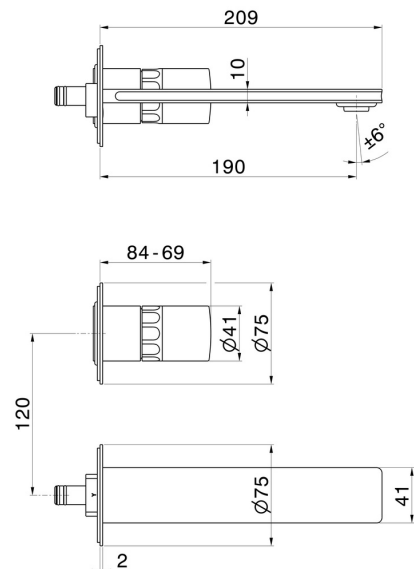

IONIKA SUPREME

72928E.59.098

2-hole wall-mounted washbasin group - finish PVD Brushed Pale Gold

External part. Without pop-up waste set

PVD Brushed Pale Gold

FEATURES

Material	Brass/Marble
Technology	Energy Saving - Save Water
Installation	Wall concealed part
Spout	Standard spout
Hole type	2 holes
Control type	Single lever
Waste / Drain set	Without waste set
Water mixing	Mechanical
Required for installation	<u>31076.00.000</u>

TECHNICAL DRAWING

IONIKA SUPREME

72928E.59.098

2-hole wall-mounted washbasin group - finish PVD Brushed Pale Gold

AVAILABLE FINISHES

59.098

PVD Brushed Pale Gold

01.014