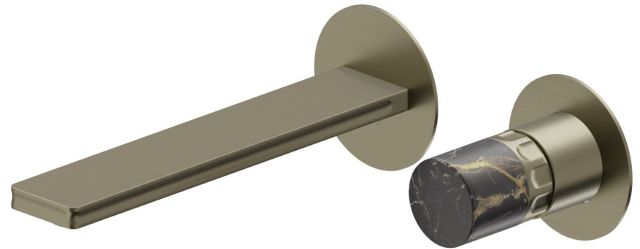

IONIKA SUPREME

72928E.59.098

2-hole wall-mounted washbasin group - finish PVD Brushed Pale Gold

External part. Without pop-up waste set

PVD Brushed Pale Gold

FEATURES

Material	Brass/Marble
Technology	Energy Saving - Save Water
Installation	Wall concealed part
Spout	Standard spout
Hole type	2 holes
Control type	Single lever
Waste / Drain set	Without waste set
Water mixing	Mechanical
Required for installation	<u>31076.00.000</u>

TECHNICAL DRAWING

IONIKA SUPREME

72928E.59.098

2-hole wall-mounted washbasin group - finish PVD Brushed Pale Gold

AVAILABLE FINISHES

59.098

PVD Brushed Pale Gold

01.014

finish Matt White

01.093

finish Matt Black

21.018

finish Chrome

59.064

finish PVD Brushed Gun Metal

59.066