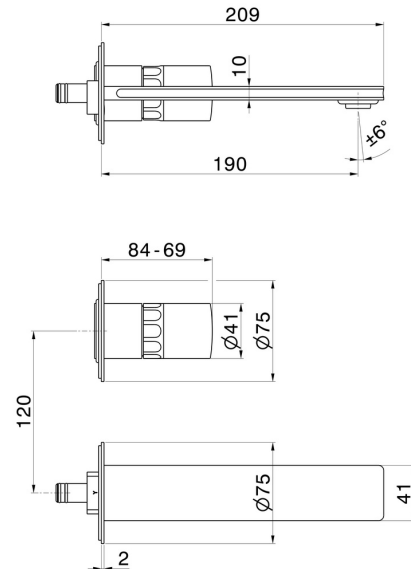

IONIKA SUPREME

72928E.61.020

2-hole wall-mounted washbasin group - finish PVD Glossy Gold

External part. Without pop-up waste set

FEATURES

Material	Brass/Marble
Technology	Energy Saving - Save Water
Installation	Wall concealed part
Spout	Standard spout
Hole type	2 holes
Control type	Single lever
Waste / Drain set	Without waste set
Water mixing	Mechanical
Required for installation	<u>31076.00.000</u>

TECHNICAL DRAWING

IONIKA SUPREME

72928E.61.020

2-hole wall-mounted washbasin group - finish PVD Glossy Gold

AVAILABLE FINISHES

61.020

PVD Glossy Gold

01.014