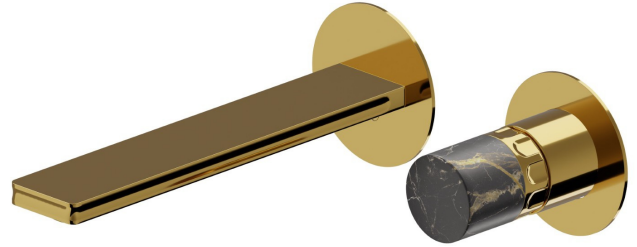

IONIKA SUPREME

72928E.61.020

2-hole wall-mounted washbasin group - finish PVD Glossy Gold

External part. Without pop-up waste set

FEATURES

Material	Brass/Marble
Technology	Energy Saving - Save Water
Installation	Wall concealed part
Spout	Standard spout
Hole type	2 holes
Control type	Single lever
Waste / Drain set	Without waste set
Water mixing	Mechanical
Required for installation	<u>31076.00.000</u>

TECHNICAL DRAWING

IONIKA SUPREME

72928E.61.020

2-hole wall-mounted washbasin group - finish PVD Glossy Gold

AVAILABLE FINISHES

61.020

PVD Glossy Gold

01.014

finish Matt White

01.093

finish Matt Black

21.018

finish Chrome

59.064

finish PVD Brushed Gun Metal

59.066

finish PVD Brushed steel

59.067

finish PVD Brushed Copper Bronze

59.098

finish PVD Brushed Pale Gold