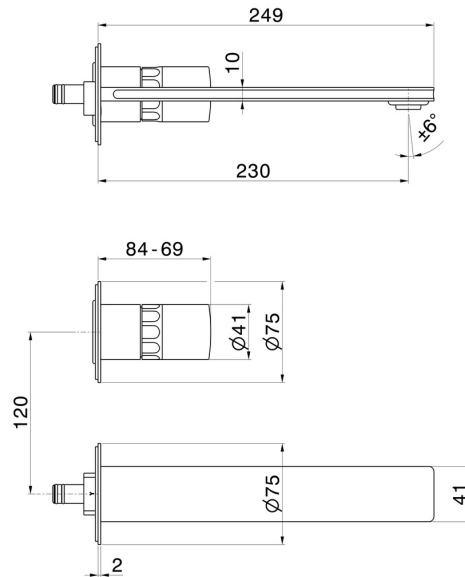

IONIKA SUPREME

72930E.01.014

2-hole wall-mounted washbasin group - finish Matt White

External part. Without pop-up waste set

FEATURES

Material	Brass/Marble
Technology	Energy Saving - Save Water
Installation	Wall concealed part
Spout	Long spout
Hole type	2 holes
Control type	Single lever
Waste / Drain set	Without waste set
Water mixing	Mechanical
Required for installation	<u>31076.00.000</u>

TECHNICAL DRAWING

IONIKA SUPREME

72930E.01.014

2-hole wall-mounted washbasin group - finish Matt White

AVAILABLE FINISHES

01.014

Matt White

01.093