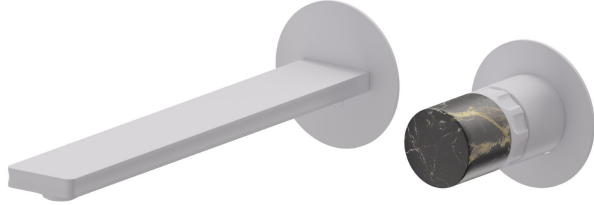

IONIKA SUPREME

72930E.01.014

2-hole wall-mounted washbasin group - finish Matt White

External part. Without pop-up waste set

FEATURES

Material	Brass/Marble
Technology	Energy Saving - Save Water
Installation	Wall concealed part
Spout	Long spout
Hole type	2 holes
Control type	Single lever
Waste / Drain set	Without waste set
Water mixing	Mechanical
Required for installation	<u>31076.00.000</u>

TECHNICAL DRAWING

IONIKA SUPREME

72930E.01.014

2-hole wall-mounted washbasin group - finish Matt White

AVAILABLE FINISHES

01.014

Matt White

01.093

finish Matt Black

21.018

finish Chrome

59.064

finish PVD Brushed Gun Metal

59.066

finish PVD Brushed steel

59.067