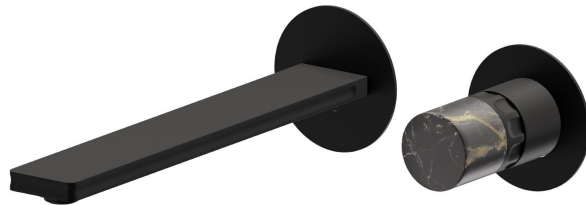

IONIKA SUPREME

72930E.01.093

2-hole wall-mounted washbasin group - finish Matt Black

External part. Without pop-up waste set

FEATURES

Material	Brass/Marble
Technology	Energy Saving - Save Water
Installation	Wall concealed part
Spout	Long spout
Hole type	2 holes
Control type	Single lever
Waste / Drain set	Without waste set
Water mixing	Mechanical
Required for installation	<u>31076.00.000</u>

TECHNICAL DRAWING

IONIKA SUPREME

72930E.01.093

2-hole wall-mounted washbasin group - finish Matt Black

AVAILABLE FINISHES

01.093

Matt Black

01.014

finish Matt White

21.018

finish Chrome

59.064

finish PVD Brushed Gun Metal

59.066

finish PVD Brushed steel

59.067