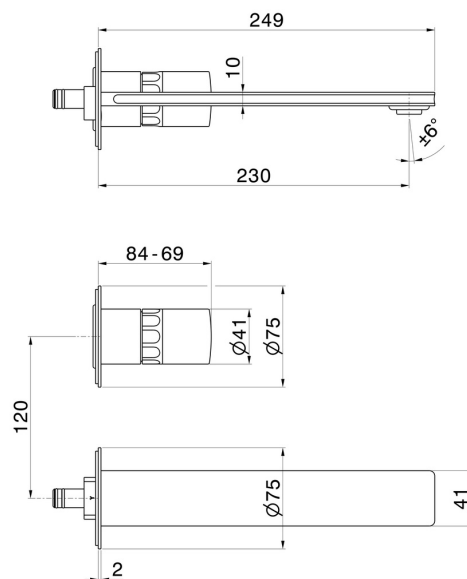

IONIKA SUPREME

72930E.01.093

2-hole wall-mounted washbasin group - finish Matt Black

External part. Without pop-up waste set

FEATURES

Material	Brass/Marble
Technology	Energy Saving - Save Water
Installation	Wall concealed part
Spout	Long spout
Hole type	2 holes
Control type	Single lever
Waste / Drain set	Without waste set
Water mixing	Mechanical
Required for installation	<u>31076.00.000</u>

TECHNICAL DRAWING

IONIKA SUPREME

72930E.01.093

2-hole wall-mounted washbasin group - finish Matt Black

AVAILABLE FINISHES

01.093

Matt Black

01.014