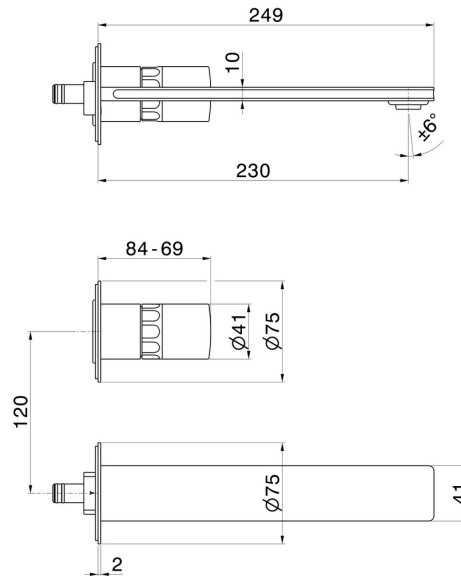

IONIKA SUPREME

72930E.21.018

2-hole wall-mounted washbasin group - finish Chrome

External part. Without pop-up waste set

FEATURES

Material	Brass/Marble
Technology	Energy Saving - Save Water
Installation	Wall concealed part
Spout	Long spout
Hole type	2 holes
Control type	Single lever
Waste / Drain set	Without waste set
Water mixing	Mechanical
Required for installation	<u>31076.00.000</u>

TECHNICAL DRAWING

IONIKA SUPREME

72930E.21.018

2-hole wall-mounted washbasin group - finish Chrome

AVAILABLE FINISHES

21.018

Chrome

01.014