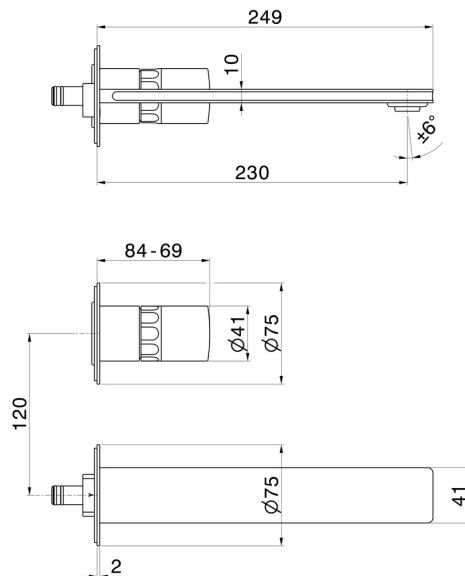

IONIKA SUPREME

72930E.59.064

2-hole wall-mounted washbasin group - finish PVD Brushed Gun Metal

External part. Without pop-up waste set

FEATURES

Material	Brass/Marble
Technology	Energy Saving - Save Water
Installation	Wall concealed part
Spout	Long spout
Hole type	2 holes
Control type	Single lever
Waste / Drain set	Without waste set
Water mixing	Mechanical
Required for installation	<u>31076.00.000</u>

TECHNICAL DRAWING

IONIKA SUPREME

72930E.59.064

2-hole wall-mounted washbasin group - finish PVD Brushed Gun Metal

AVAILABLE FINISHES

59.064

PVD Brushed Gun Metal

01.014