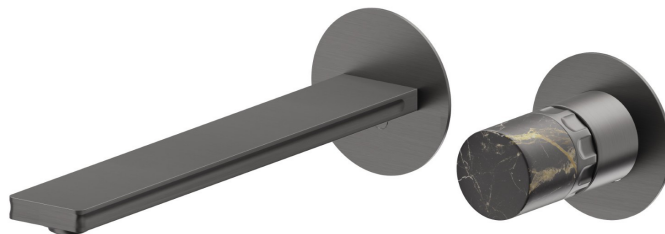

IONIKA SUPREME

72930E.59.064

2-hole wall-mounted washbasin group - finish PVD Brushed Gun Metal

External part. Without pop-up waste set

FEATURES

Material	Brass/Marble
Technology	Energy Saving - Save Water
Installation	Wall concealed part
Spout	Long spout
Hole type	2 holes
Control type	Single lever
Waste / Drain set	Without waste set
Water mixing	Mechanical
Required for installation	<u>31076.00.000</u>

TECHNICAL DRAWING

IONIKA SUPREME

72930E.59.064

2-hole wall-mounted washbasin group - finish PVD Brushed Gun Metal

AVAILABLE FINISHES

59.064

PVD Brushed Gun Metal

01.014

finish Matt White

01.093

finish Matt Black

21.018

finish Chrome

59.066

finish PVD Brushed steel

59.067