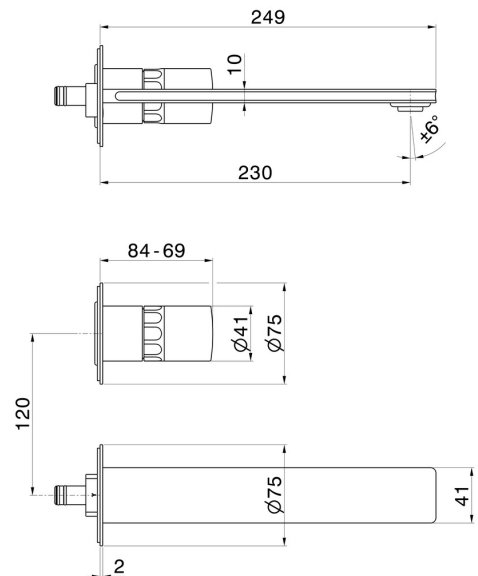

IONIKA SUPREME

72930E.59.066

2-hole wall-mounted washbasin group - finish PVD Brushed steel

External part. Without pop-up waste set

FEATURES

Material	Brass/Marble
Technology	Energy Saving - Save Water
Installation	Wall concealed part
Spout	Long spout
Hole type	2 holes
Control type	Single lever
Waste / Drain set	Without waste set
Water mixing	Mechanical
Required for installation	<u>31076.00.000</u>

TECHNICAL DRAWING

IONIKA SUPREME

72930E.59.066

2-hole wall-mounted washbasin group - finish PVD Brushed steel

AVAILABLE FINISHES

59.066

PVD Brushed steel

01.014