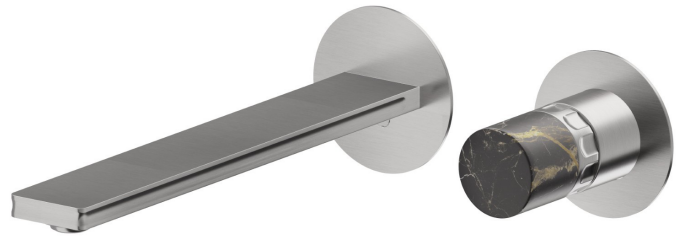

IONIKA SUPREME

72930E.59.066

2-hole wall-mounted washbasin group - finish PVD Brushed steel

External part. Without pop-up waste set

FEATURES

Material	Brass/Marble
Technology	Energy Saving - Save Water
Installation	Wall concealed part
Spout	Long spout
Hole type	2 holes
Control type	Single lever
Waste / Drain set	Without waste set
Water mixing	Mechanical
Required for installation	<u>31076.00.000</u>

TECHNICAL DRAWING

IONIKA SUPREME

72930E.59.066

2-hole wall-mounted washbasin group - finish PVD Brushed steel

AVAILABLE FINISHES

59.066

PVD Brushed steel

01.014

finish Matt White

01.093

finish Matt Black

21.018

finish Chrome

59.064

finish PVD Brushed Gun Metal

59.067