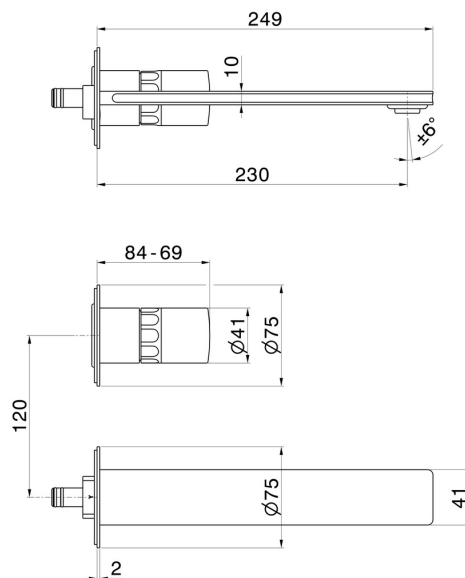

IONIKA SUPREME

72930E.59.067

2-hole wall-mounted washbasin group - finish PVD Brushed Copper Bronze

External part. Without pop-up waste set

PVD Brushed Copper Bronze

FEATURES

Material	Brass/Marble
Technology	Energy Saving - Save Water
Installation	Wall concealed part
Spout	Long spout
Hole type	2 holes
Control type	Single lever
Waste / Drain set	Without waste set
Water mixing	Mechanical
Required for installation	<u>31076.00.000</u>

TECHNICAL DRAWING

IONIKA SUPREME

72930E.59.067

2-hole wall-mounted washbasin group - finish PVD Brushed Copper Bronze

AVAILABLE FINISHES

59.067

PVD Brushed Copper Bronze

01.014