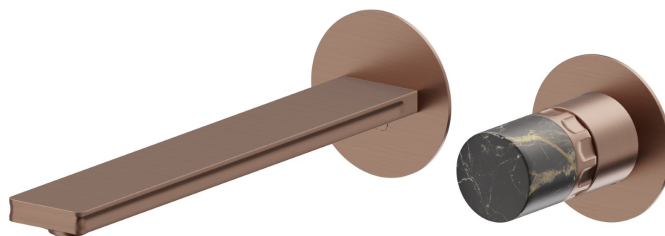

IONIKA SUPREME

72930E.59.067

2-hole wall-mounted washbasin group - finish PVD Brushed Copper Bronze

External part. Without pop-up waste set

PVD Brushed Copper Bronze

FEATURES

Material	Brass/Marble
Technology	Energy Saving - Save Water
Installation	Wall concealed part
Spout	Long spout
Hole type	2 holes
Control type	Single lever
Waste / Drain set	Without waste set
Water mixing	Mechanical
Required for installation	<u>31076.00.000</u>

TECHNICAL DRAWING

IONIKA SUPREME

72930E.59.067

2-hole wall-mounted washbasin group - finish PVD Brushed Copper Bronze

AVAILABLE FINISHES

59.067

PVD Brushed Copper Bronze

01.014

finish Matt White

01.093

finish Matt Black

21.018

finish Chrome

59.064

finish PVD Brushed Gun Metal

59.066

finish PVD Brushed steel

59.098

finish PVD Brushed Pale Gold

61.020

finish PVD Glossy Gold