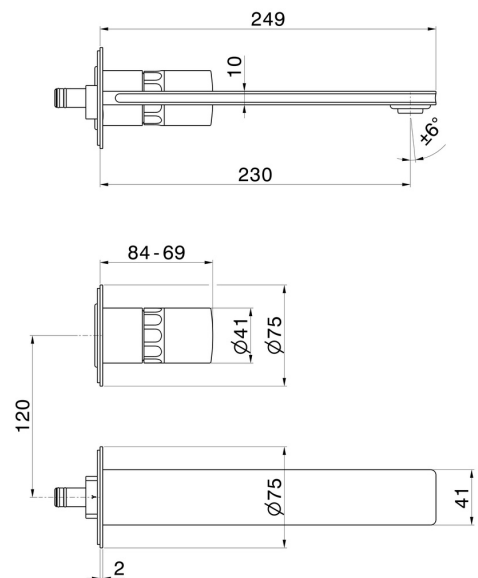

IONIKA SUPREME

72930E.59.098

2-hole wall-mounted washbasin group - finish PVD Brushed Pale Gold

External part. Without pop-up waste set

FEATURES

Material	Brass/Marble
Technology	Energy Saving - Save Water
Installation	Wall concealed part
Spout	Long spout
Hole type	2 holes
Control type	Single lever
Waste / Drain set	Without waste set
Water mixing	Mechanical
Required for installation	<u>31076.00.000</u>

TECHNICAL DRAWING

IONIKA SUPREME

72930E.59.098

2-hole wall-mounted washbasin group - finish PVD Brushed Pale Gold

AVAILABLE FINISHES

59.098

PVD Brushed Pale Gold

01.014