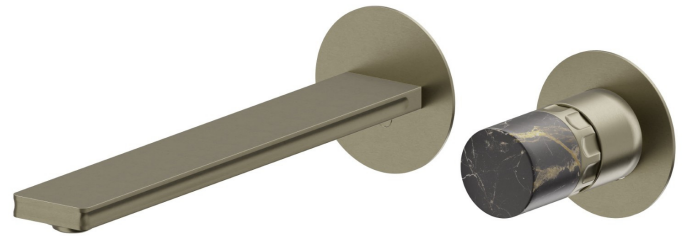

IONIKA SUPREME

72930E.59.098

2-hole wall-mounted washbasin group - finish PVD Brushed Pale Gold

External part. Without pop-up waste set

FEATURES

Material	Brass/Marble
Technology	Energy Saving - Save Water
Installation	Wall concealed part
Spout	Long spout
Hole type	2 holes
Control type	Single lever
Waste / Drain set	Without waste set
Water mixing	Mechanical
Required for installation	<u>31076.00.000</u>

TECHNICAL DRAWING

IONIKA SUPREME

72930E.59.098

2-hole wall-mounted washbasin group - finish PVD Brushed Pale Gold

AVAILABLE FINISHES

59.098

PVD Brushed Pale Gold

01.014

finish Matt White

01.093

finish Matt Black

21.018

finish Chrome

59.064

finish PVD Brushed Gun Metal

59.066