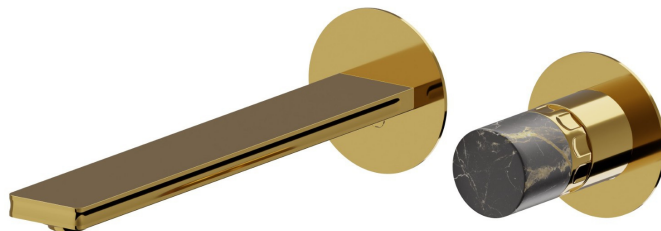

# IONIKA SUPREME

**72930E.61.020**

2-hole wall-mounted washbasin group - finish PVD Glossy Gold

External part. Without pop-up waste set

## FEATURES

Material	<b>Brass/Marble</b>
Technology	<b>Energy Saving - Save Water</b>
Installation	<b>Wall concealed part</b>
Spout	<b>Long spout</b>
Hole type	<b>2 holes</b>
Control type	<b>Single lever</b>
Waste / Drain set	<b>Without waste set</b>
Water mixing	<b>Mechanical</b>
Required for installation	<b><u>31076.00.000</u></b>

## TECHNICAL DRAWING

**IONIKA SUPREME**

**72930E.61.020**

2-hole wall-mounted washbasin group - finish PVD Glossy Gold

**AVAILABLE FINISHES**

---

**61.020**

PVD Glossy Gold

**01.014**

finish Matt White

**01.093**

finish Matt Black

**21.018**

finish Chrome

**59.064**

finish PVD Brushed Gun Metal