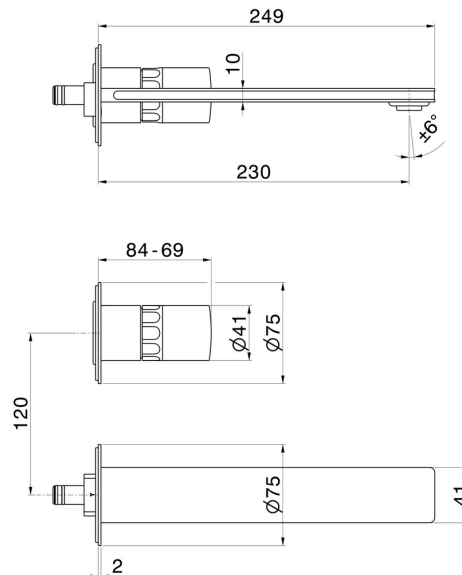

# IONIKA SUPREME

**72930E.61.020**

2-hole wall-mounted washbasin group - finish PVD Glossy Gold

External part. Without pop-up waste set

## FEATURES

Material	<b>Brass/Marble</b>
Technology	<b>Energy Saving - Save Water</b>
Installation	<b>Wall concealed part</b>
Spout	<b>Long spout</b>
Hole type	<b>2 holes</b>
Control type	<b>Single lever</b>
Waste / Drain set	<b>Without waste set</b>
Water mixing	<b>Mechanical</b>
Required for installation	<b><u>31076.00.000</u></b>

## TECHNICAL DRAWING

**IONIKA SUPREME**

**72930E.61.020**

2-hole wall-mounted washbasin group - finish PVD Glossy Gold

**AVAILABLE FINISHES**

---

**61.020**

PVD Glossy Gold