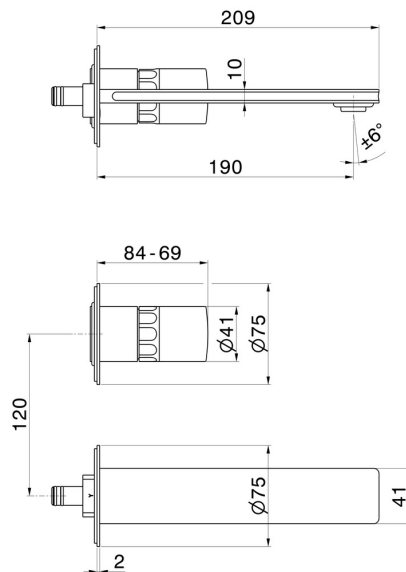

IONIKA ALLURE

73028E.01.014

2-hole wall-mounted washbasin group - finish Matt White

External part. Without pop-up waste set

FEATURES

Material	Brass/Marble
Technology	Energy Saving - Save Water
Installation	Wall concealed part
Spout	Standard spout
Hole type	2 holes
Control type	Single lever
Waste / Drain set	Without waste set
Water mixing	Mechanical
Required for installation	<u>31076.00.000</u>

TECHNICAL DRAWING

IONIKA ALLURE

73028E.01.014

2-hole wall-mounted washbasin group - finish Matt White

AVAILABLE FINISHES

01.014

Matt White

01.093