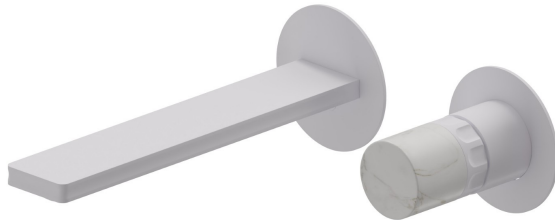

IONIKA ALLURE

73028E.01.014

2-hole wall-mounted washbasin group - finish Matt White

External part. Without pop-up waste set

FEATURES

Material	Brass/Marble
Technology	Energy Saving - Save Water
Installation	Wall concealed part
Spout	Standard spout
Hole type	2 holes
Control type	Single lever
Waste / Drain set	Without waste set
Water mixing	Mechanical
Required for installation	<u>31076.00.000</u>

TECHNICAL DRAWING

IONIKA ALLURE

73028E.01.014

2-hole wall-mounted washbasin group - finish Matt White

AVAILABLE FINISHES

01.014

Matt White

01.093

finish Matt Black

21.018

finish Chrome

59.064

finish PVD Brushed Gun Metal

59.066

finish PVD Brushed steel

59.067