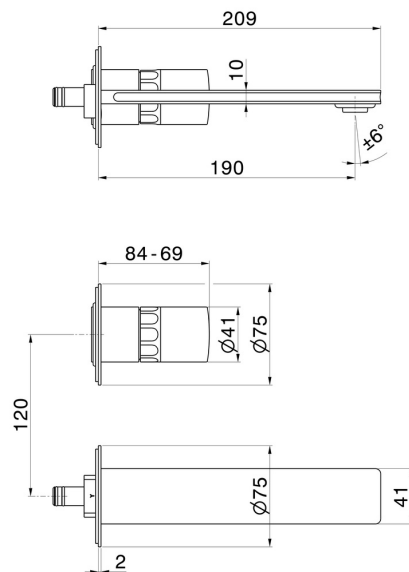

IONIKA ALLURE

73028E.01.093

2-hole wall-mounted washbasin group - finish Matt Black

External part. Without pop-up waste set

FEATURES

Material	Brass/Marble
Technology	Energy Saving - Save Water
Installation	Wall concealed part
Spout	Standard spout
Hole type	2 holes
Control type	Single lever
Waste / Drain set	Without waste set
Water mixing	Mechanical
Required for installation	<u>31076.00.000</u>

TECHNICAL DRAWING

IONIKA ALLURE

73028E.01.093

2-hole wall-mounted washbasin group - finish Matt Black

AVAILABLE FINISHES

01.093

Matt Black

01.014