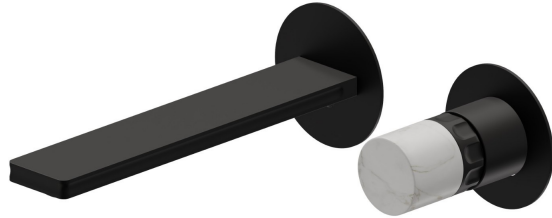

IONIKA ALLURE

73028E.01.093

2-hole wall-mounted washbasin group - finish Matt Black

External part. Without pop-up waste set

FEATURES

Material	Brass/Marble
Technology	Energy Saving - Save Water
Installation	Wall concealed part
Spout	Standard spout
Hole type	2 holes
Control type	Single lever
Waste / Drain set	Without waste set
Water mixing	Mechanical
Required for installation	<u>31076.00.000</u>

TECHNICAL DRAWING

IONIKA ALLURE

73028E.01.093

2-hole wall-mounted washbasin group - finish Matt Black

AVAILABLE FINISHES

01.093

Matt Black

01.014

finish Matt White

21.018

finish Chrome

59.064

finish PVD Brushed Gun Metal

59.066

finish PVD Brushed steel

59.067