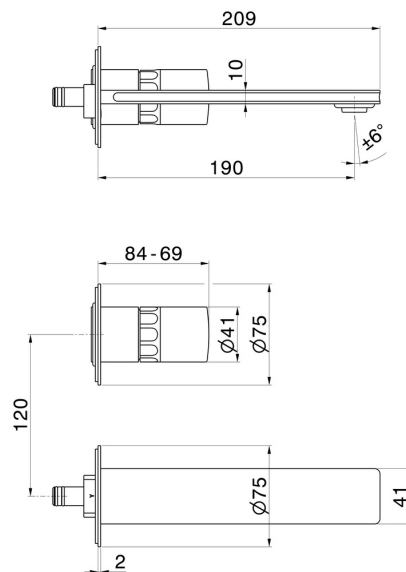

IONIKA ALLURE

73028E.21.018

2-hole wall-mounted washbasin group - finish Chrome

External part. Without pop-up waste set

FEATURES

Material	Brass/Marble
Technology	Energy Saving - Save Water
Installation	Wall concealed part
Spout	Standard spout
Hole type	2 holes
Control type	Single lever
Waste / Drain set	Without waste set
Water mixing	Mechanical
Required for installation	<u>31076.00.000</u>

TECHNICAL DRAWING

IONIKA ALLURE

73028E.21.018

2-hole wall-mounted washbasin group - finish Chrome

AVAILABLE FINISHES

21.018

Chrome

01.014