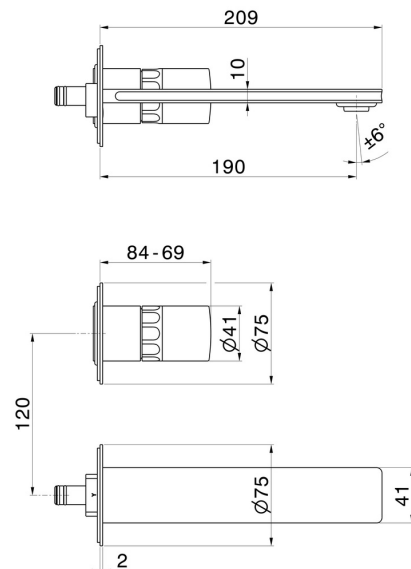

IONIKA ALLURE

73028E.59.064

2-hole wall-mounted washbasin group - finish PVD Brushed Gun Metal

External part. Without pop-up waste set

FEATURES

Material	Brass/Marble
Technology	Energy Saving - Save Water
Installation	Wall concealed part
Spout	Standard spout
Hole type	2 holes
Control type	Single lever
Waste / Drain set	Without waste set
Water mixing	Mechanical
Required for installation	<u>31076.00.000</u>

TECHNICAL DRAWING

IONIKA ALLURE

73028E.59.064

2-hole wall-mounted washbasin group - finish PVD Brushed Gun Metal

AVAILABLE FINISHES

59.064

PVD Brushed Gun Metal

01.014