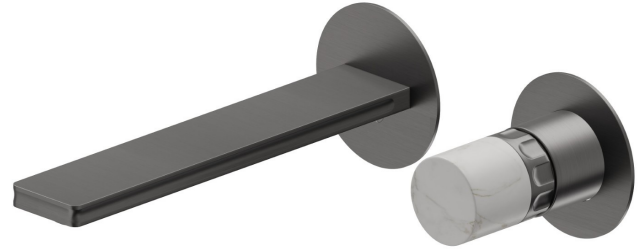

IONIKA ALLURE

73028E.59.064

2-hole wall-mounted washbasin group - finish PVD Brushed Gun Metal

External part. Without pop-up waste set

FEATURES

Material	Brass/Marble
Technology	Energy Saving - Save Water
Installation	Wall concealed part
Spout	Standard spout
Hole type	2 holes
Control type	Single lever
Waste / Drain set	Without waste set
Water mixing	Mechanical
Required for installation	<u>31076.00.000</u>

TECHNICAL DRAWING

IONIKA ALLURE

73028E.59.064

2-hole wall-mounted washbasin group - finish PVD Brushed Gun Metal

AVAILABLE FINISHES

59.064

PVD Brushed Gun Metal

01.014

finish Matt White

01.093

finish Matt Black

21.018

finish Chrome

59.066

finish PVD Brushed steel

59.067