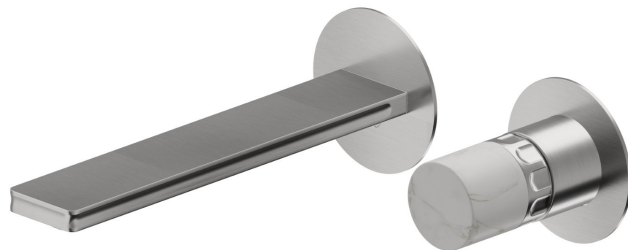

IONIKA ALLURE

73028E.59.066

2-hole wall-mounted washbasin group - finish PVD Brushed steel

External part. Without pop-up waste set

FEATURES

Material	Brass/Marble
Technology	Energy Saving - Save Water
Installation	Wall concealed part
Spout	Standard spout
Hole type	2 holes
Control type	Single lever
Waste / Drain set	Without waste set
Water mixing	Mechanical
Required for installation	<u>31076.00.000</u>

TECHNICAL DRAWING

IONIKA ALLURE

73028E.59.066

2-hole wall-mounted washbasin group - finish PVD Brushed steel

AVAILABLE FINISHES

59.066

PVD Brushed steel

01.014

finish Matt White

01.093

finish Matt Black

21.018

finish Chrome

59.064

finish PVD Brushed Gun Metal

59.067