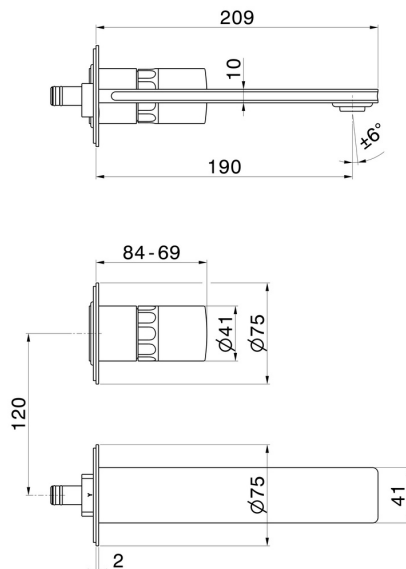

IONIKA ALLURE

73028E.59.066

2-hole wall-mounted washbasin group - finish PVD Brushed steel

External part. Without pop-up waste set

FEATURES

Material	Brass/Marble
Technology	Energy Saving - Save Water
Installation	Wall concealed part
Spout	Standard spout
Hole type	2 holes
Control type	Single lever
Waste / Drain set	Without waste set
Water mixing	Mechanical
Required for installation	<u>31076.00.000</u>

TECHNICAL DRAWING

IONIKA ALLURE

73028E.59.066

2-hole wall-mounted washbasin group - finish PVD Brushed steel

AVAILABLE FINISHES

59.066

PVD Brushed steel

01.014