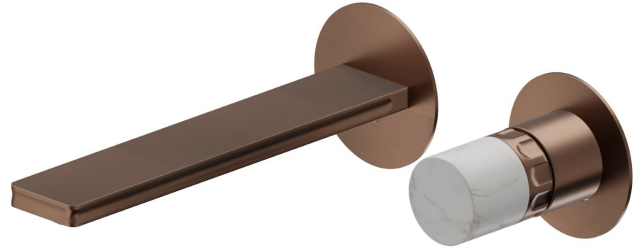

# IONIKA ALLURE

**73028E.59.067**

2-hole wall-mounted washbasin group - finish PVD Brushed Copper Bronze

External part. Without pop-up waste set

PVD Brushed Copper Bronze

## FEATURES

|                           |                                   |
|---------------------------|-----------------------------------|
| Material                  | <b>Brass/Marble</b>               |
| Technology                | <b>Energy Saving - Save Water</b> |
| Installation              | <b>Wall concealed part</b>        |
| Spout                     | <b>Standard spout</b>             |
| Hole type                 | <b>2 holes</b>                    |
| Control type              | <b>Single lever</b>               |
| Waste / Drain set         | <b>Without waste set</b>          |
| Water mixing              | <b>Mechanical</b>                 |
| Required for installation | <b><u>31076.00.000</u></b>        |

## TECHNICAL DRAWING

**IONIKA ALLURE**

**73028E.59.067**

2-hole wall-mounted washbasin group - finish PVD Brushed Copper Bronze

**AVAILABLE FINISHES**

---

**59.067**

PVD Brushed Copper Bronze

**59.066**

finish PVD Brushed steel

**59.098**

finish PVD Brushed Pale Gold

**61.020**

finish PVD Glossy Gold