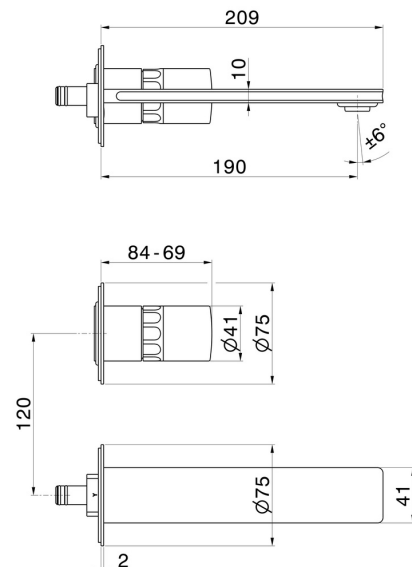

# IONIKA ALLURE

**73028E.59.067**

2-hole wall-mounted washbasin group - finish PVD Brushed Copper Bronze

External part. Without pop-up waste set

PVD Brushed Copper Bronze

## FEATURES

|                           |                                   |
|---------------------------|-----------------------------------|
| Material                  | <b>Brass/Marble</b>               |
| Technology                | <b>Energy Saving - Save Water</b> |
| Installation              | <b>Wall concealed part</b>        |
| Spout                     | <b>Standard spout</b>             |
| Hole type                 | <b>2 holes</b>                    |
| Control type              | <b>Single lever</b>               |
| Waste / Drain set         | <b>Without waste set</b>          |
| Water mixing              | <b>Mechanical</b>                 |
| Required for installation | <b><u>31076.00.000</u></b>        |

## TECHNICAL DRAWING

**IONIKA ALLURE**

**73028E.59.067**

2-hole wall-mounted washbasin group - finish PVD Brushed Copper Bronze

**AVAILABLE FINISHES**

---

**59.067**

PVD Brushed Copper Bronze