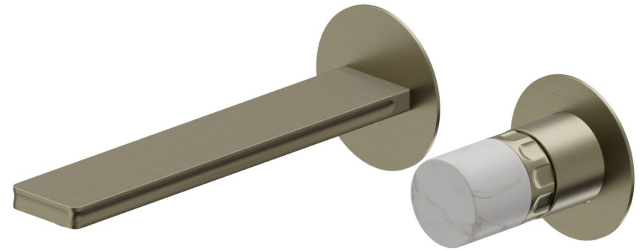

# IONIKA ALLURE

**73028E.59.098**

2-hole wall-mounted washbasin group - finish PVD Brushed Pale Gold

External part. Without pop-up waste set

## FEATURES

Material	<b>Brass/Marble</b>
Technology	<b>Energy Saving - Save Water</b>
Installation	<b>Wall concealed part</b>
Spout	<b>Standard spout</b>
Hole type	<b>2 holes</b>
Control type	<b>Single lever</b>
Waste / Drain set	<b>Without waste set</b>
Water mixing	<b>Mechanical</b>
Required for installation	<b><u>31076.00.000</u></b>

## TECHNICAL DRAWING

**IONIKA ALLURE**

**73028E.59.098**

2-hole wall-mounted washbasin group - finish PVD Brushed Pale Gold

**AVAILABLE FINISHES**

---

**59.098**

PVD Brushed Pale Gold