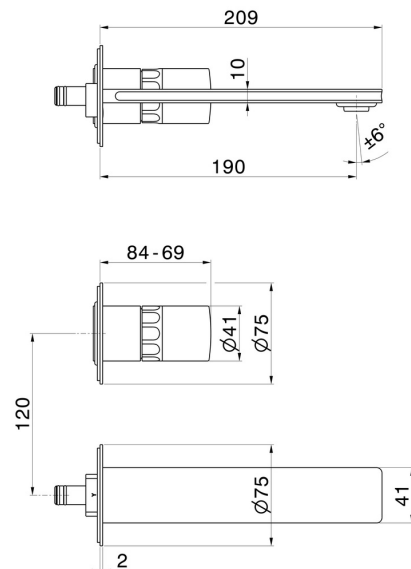

# IONIKA ALLURE

**73028E.59.098**

2-hole wall-mounted washbasin group - finish PVD Brushed Pale Gold

External part. Without pop-up waste set

## FEATURES

Material	<b>Brass/Marble</b>
Technology	<b>Energy Saving - Save Water</b>
Installation	<b>Wall concealed part</b>
Spout	<b>Standard spout</b>
Hole type	<b>2 holes</b>
Control type	<b>Single lever</b>
Waste / Drain set	<b>Without waste set</b>
Water mixing	<b>Mechanical</b>
Required for installation	<b><u>31076.00.000</u></b>

## TECHNICAL DRAWING

**IONIKA ALLURE**

**73028E.59.098**

2-hole wall-mounted washbasin group - finish PVD Brushed Pale Gold

**AVAILABLE FINISHES**

---

**59.098**

PVD Brushed Pale Gold