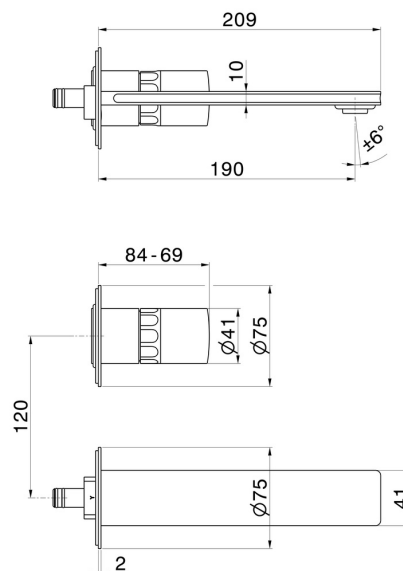

IONIKA ALLURE

73028E.61.020

2-hole wall-mounted washbasin group - finish PVD Glossy Gold

External part. Without pop-up waste set

FEATURES

Material	Brass/Marble
Technology	Energy Saving - Save Water
Installation	Wall concealed part
Spout	Standard spout
Hole type	2 holes
Control type	Single lever
Waste / Drain set	Without waste set
Water mixing	Mechanical
Required for installation	<u>31076.00.000</u>

TECHNICAL DRAWING

 **AR Preview**
try it in your home

More Details
on our [website](#)

IONIKA ALLURE

73028E.61.020

2-hole wall-mounted washbasin group - finish PVD Glossy Gold

AVAILABLE FINISHES

61.020