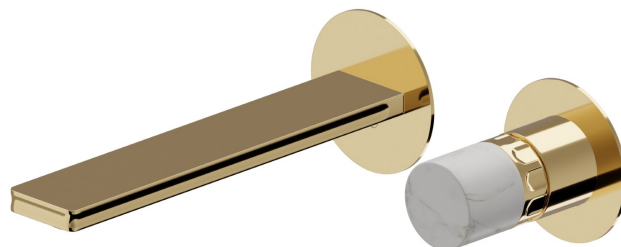

IONIKA ALLURE

73028E.61.020

2-hole wall-mounted washbasin group - finish PVD Glossy Gold

External part. Without pop-up waste set

FEATURES

Material	Brass/Marble
Technology	Energy Saving - Save Water
Installation	Wall concealed part
Spout	Standard spout
Hole type	2 holes
Control type	Single lever
Waste / Drain set	Without waste set
Water mixing	Mechanical
Required for installation	<u>31076.00.000</u>

TECHNICAL DRAWING

 **AR Preview**
try it in your home

More Details
on our [website](#)

IONIKA ALLURE

73028E.61.020

2-hole wall-mounted washbasin group - finish PVD Glossy Gold

AVAILABLE FINISHES

61.020

PVD Glossy Gold

01.014

finish Matt White

01.093

finish Matt Black

21.018

finish Chrome

59.064