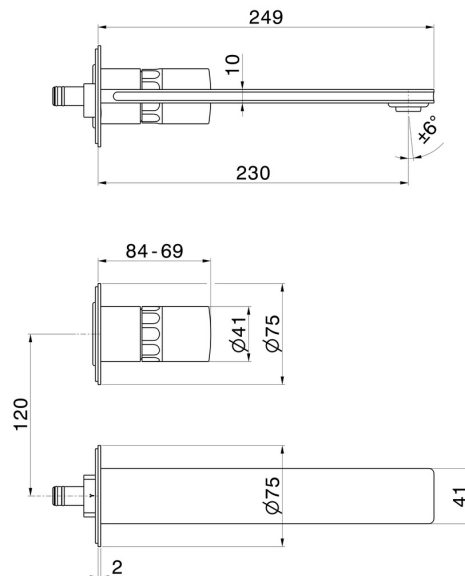

IONIKA ALLURE

73030E.01.014

2-hole wall-mounted washbasin group - finish Matt White

External part. Without pop-up waste set

FEATURES

Material	Brass/Marble
Technology	Energy Saving - Save Water
Installation	Wall concealed part
Spout	Long spout
Hole type	2 holes
Control type	Single lever
Waste / Drain set	Without waste set
Water mixing	Mechanical
Required for installation	<u>31076.00.000</u>

TECHNICAL DRAWING

IONIKA ALLURE

73030E.01.014

2-hole wall-mounted washbasin group - finish Matt White

AVAILABLE FINISHES

01.014

Matt White

01.093