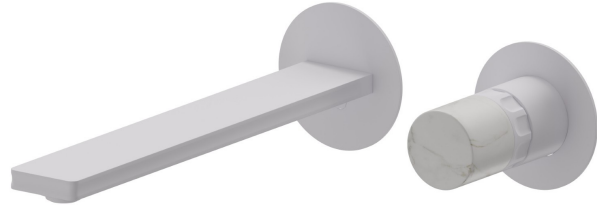

IONIKA ALLURE

73030E.01.014

2-hole wall-mounted washbasin group - finish Matt White

External part. Without pop-up waste set

FEATURES

Material	Brass/Marble
Technology	Energy Saving - Save Water
Installation	Wall concealed part
Spout	Long spout
Hole type	2 holes
Control type	Single lever
Waste / Drain set	Without waste set
Water mixing	Mechanical
Required for installation	<u>31076.00.000</u>

TECHNICAL DRAWING

IONIKA ALLURE

73030E.01.014

2-hole wall-mounted washbasin group - finish Matt White

AVAILABLE FINISHES

01.014

Matt White

01.093