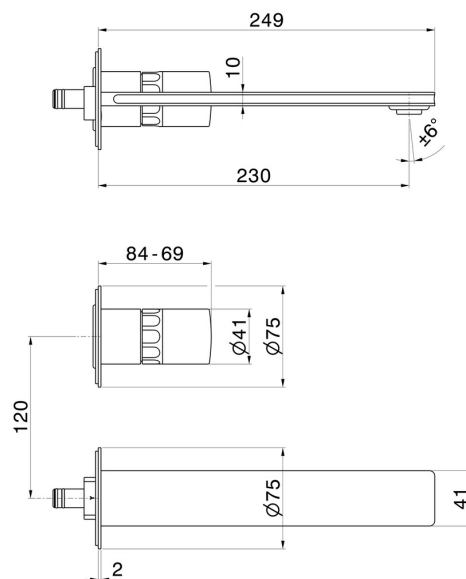

# IONIKA ALLURE

**73030E.01.093**

2-hole wall-mounted washbasin group - finish Matt Black

External part. Without pop-up waste set

## FEATURES

Material	<b>Brass/Marble</b>
Technology	<b>Energy Saving - Save Water</b>
Installation	<b>Wall concealed part</b>
Spout	<b>Long spout</b>
Hole type	<b>2 holes</b>
Control type	<b>Single lever</b>
Waste / Drain set	<b>Without waste set</b>
Water mixing	<b>Mechanical</b>
Required for installation	<b><u>31076.00.000</u></b>

## TECHNICAL DRAWING

**IONIKA ALLURE**

**73030E.01.093**

2-hole wall-mounted washbasin group - finish Matt Black

**AVAILABLE FINISHES**

---

**01.093**

Matt Black