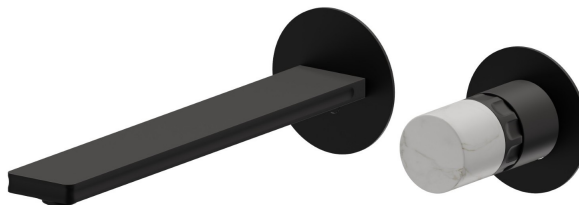

# IONIKA ALLURE

**73030E.01.093**

2-hole wall-mounted washbasin group - finish Matt Black

External part. Without pop-up waste set

## FEATURES

Material	<b>Brass/Marble</b>
Technology	<b>Energy Saving - Save Water</b>
Installation	<b>Wall concealed part</b>
Spout	<b>Long spout</b>
Hole type	<b>2 holes</b>
Control type	<b>Single lever</b>
Waste / Drain set	<b>Without waste set</b>
Water mixing	<b>Mechanical</b>
Required for installation	<b><u>31076.00.000</u></b>

## TECHNICAL DRAWING

**IONIKA ALLURE**

**73030E.01.093**

2-hole wall-mounted washbasin group - finish Matt Black

**AVAILABLE FINISHES**

---

**01.093**

Matt Black