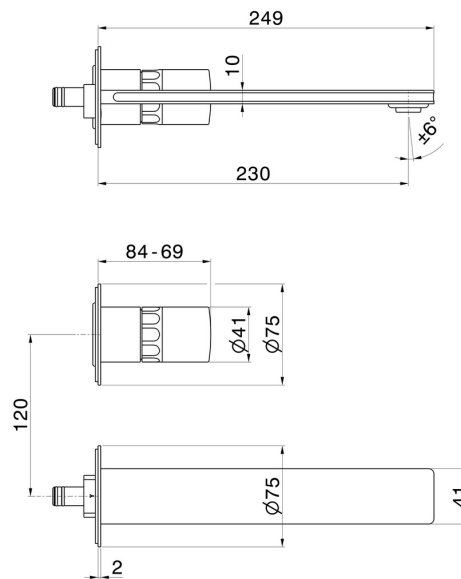

IONIKA ALLURE

73030E.21.018

2-hole wall-mounted washbasin group - finish Chrome

External part. Without pop-up waste set

FEATURES

Material	Brass/Marble
Technology	Energy Saving - Save Water
Installation	Wall concealed part
Spout	Long spout
Hole type	2 holes
Control type	Single lever
Waste / Drain set	Without waste set
Water mixing	Mechanical
Required for installation	<u>31076.00.000</u>

TECHNICAL DRAWING

IONIKA ALLURE

73030E.21.018

2-hole wall-mounted washbasin group - finish Chrome

AVAILABLE FINISHES

21.018

Chrome

01.014