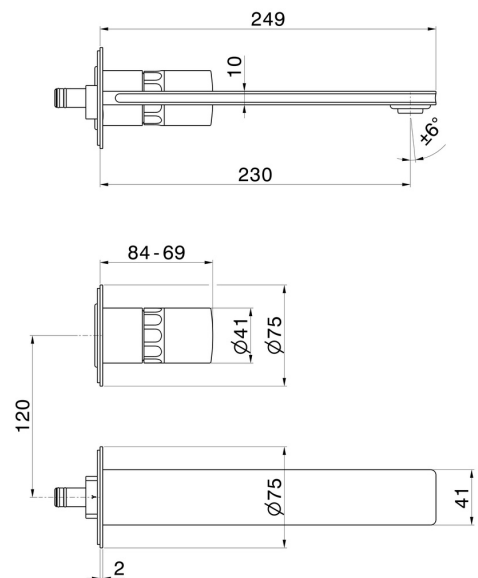

IONIKA ALLURE

73030E.59.064

2-hole wall-mounted washbasin group - finish PVD Brushed Gun Metal

External part. Without pop-up waste set

FEATURES

Material	Brass/Marble
Technology	Energy Saving - Save Water
Installation	Wall concealed part
Spout	Long spout
Hole type	2 holes
Control type	Single lever
Waste / Drain set	Without waste set
Water mixing	Mechanical
Required for installation	<u>31076.00.000</u>

TECHNICAL DRAWING

IONIKA ALLURE

73030E.59.064

2-hole wall-mounted washbasin group - finish PVD Brushed Gun Metal

AVAILABLE FINISHES

59.064

PVD Brushed Gun Metal

01.014