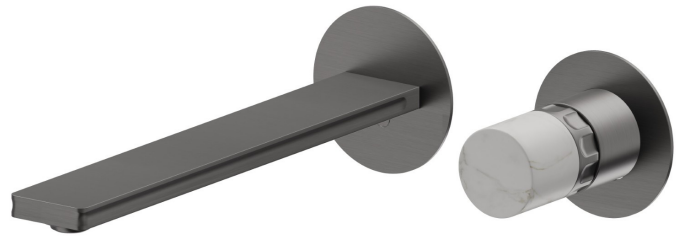

IONIKA ALLURE

73030E.59.064

2-hole wall-mounted washbasin group - finish PVD Brushed Gun Metal

External part. Without pop-up waste set

FEATURES

Material	Brass/Marble
Technology	Energy Saving - Save Water
Installation	Wall concealed part
Spout	Long spout
Hole type	2 holes
Control type	Single lever
Waste / Drain set	Without waste set
Water mixing	Mechanical
Required for installation	<u>31076.00.000</u>

TECHNICAL DRAWING

IONIKA ALLURE

73030E.59.064

2-hole wall-mounted washbasin group - finish PVD Brushed Gun Metal

AVAILABLE FINISHES

59.064

PVD Brushed Gun Metal

01.014

finish Matt White

01.093

finish Matt Black

21.018

finish Chrome

59.066

finish PVD Brushed steel

59.067