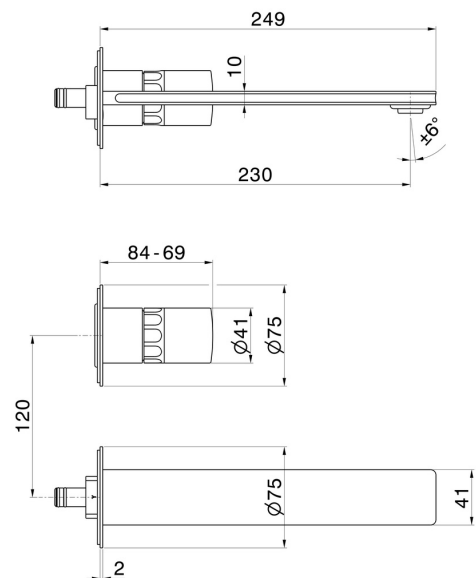

IONIKA ALLURE

73030E.59.067

2-hole wall-mounted washbasin group - finish PVD Brushed Copper Bronze

External part. Without pop-up waste set

PVD Brushed Copper Bronze

FEATURES

Material	Brass/Marble
Technology	Energy Saving - Save Water
Installation	Wall concealed part
Spout	Long spout
Hole type	2 holes
Control type	Single lever
Waste / Drain set	Without waste set
Water mixing	Mechanical
Required for installation	<u>31076.00.000</u>

TECHNICAL DRAWING

IONIKA ALLURE

73030E.59.067

2-hole wall-mounted washbasin group - finish PVD Brushed Copper Bronze

AVAILABLE FINISHES

59.067

PVD Brushed Copper Bronze

01.014