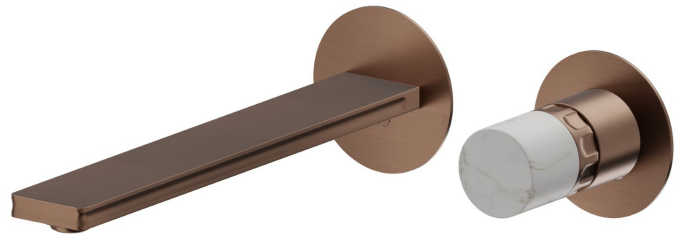

IONIKA ALLURE

73030E.59.067

2-hole wall-mounted washbasin group - finish PVD Brushed Copper Bronze

External part. Without pop-up waste set

PVD Brushed Copper Bronze

FEATURES

Material	Brass/Marble
Technology	Energy Saving - Save Water
Installation	Wall concealed part
Spout	Long spout
Hole type	2 holes
Control type	Single lever
Waste / Drain set	Without waste set
Water mixing	Mechanical
Required for installation	<u>31076.00.000</u>

TECHNICAL DRAWING

IONIKA ALLURE

73030E.59.067

2-hole wall-mounted washbasin group - finish PVD Brushed Copper Bronze

AVAILABLE FINISHES

59.067

PVD Brushed Copper Bronze

01.014

finish Matt White

01.093

finish Matt Black

21.018

finish Chrome

59.064

finish PVD Brushed Gun Metal

59.066

finish PVD Brushed steel

59.098

finish PVD Brushed Pale Gold

61.020

finish PVD Glossy Gold