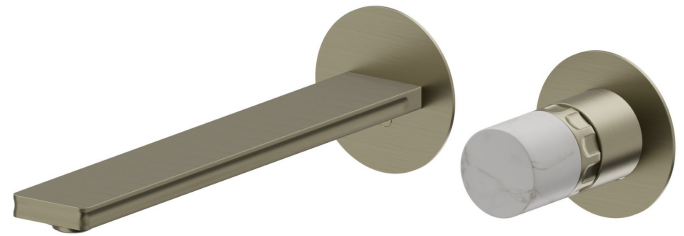

# IONIKA ALLURE

**73030E.59.098**

2-hole wall-mounted washbasin group - finish PVD Brushed Pale Gold

External part. Without pop-up waste set

## FEATURES

Material	<b>Brass/Marble</b>
Technology	<b>Energy Saving - Save Water</b>
Installation	<b>Wall concealed part</b>
Spout	<b>Long spout</b>
Hole type	<b>2 holes</b>
Control type	<b>Single lever</b>
Waste / Drain set	<b>Without waste set</b>
Water mixing	<b>Mechanical</b>
Required for installation	<b><u>31076.00.000</u></b>

## TECHNICAL DRAWING

**IONIKA ALLURE**

**73030E.59.098**

2-hole wall-mounted washbasin group - finish PVD Brushed Pale Gold

**AVAILABLE FINISHES**

---

**59.098**

PVD Brushed Pale Gold