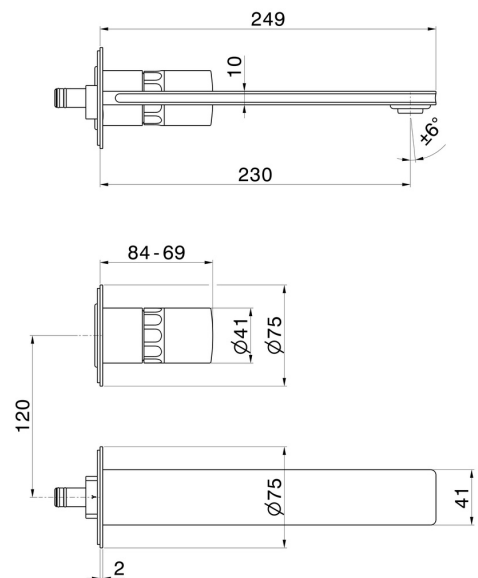

# IONIKA ALLURE

**73030E.59.098**

2-hole wall-mounted washbasin group - finish PVD Brushed Pale Gold

External part. Without pop-up waste set

## FEATURES

Material	<b>Brass/Marble</b>
Technology	<b>Energy Saving - Save Water</b>
Installation	<b>Wall concealed part</b>
Spout	<b>Long spout</b>
Hole type	<b>2 holes</b>
Control type	<b>Single lever</b>
Waste / Drain set	<b>Without waste set</b>
Water mixing	<b>Mechanical</b>
Required for installation	<b><u>31076.00.000</u></b>

## TECHNICAL DRAWING

**IONIKA ALLURE**

**73030E.59.098**

2-hole wall-mounted washbasin group - finish PVD Brushed Pale Gold

**AVAILABLE FINISHES**

---

**59.098**

PVD Brushed Pale Gold