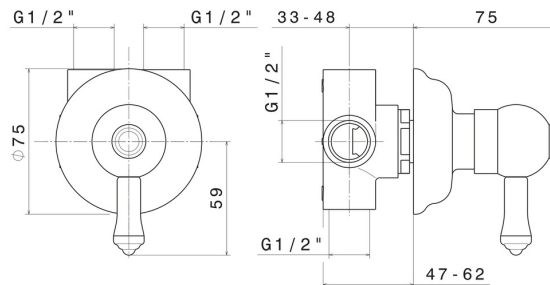

DELUXE

68047.21.018

2-way-in and 3-way-out diverter - finish Chrome

Chrome

FEATURES

Material	Brass
Installation	Wall mounted
Hole type	Single hole
Control type	Single lever
Diverter type	Mechanic diverter

TECHNICAL DRAWING

DELUXE

68047.21.018

2-way-in and 3-way-out diverter - finish Chrome

AVAILABLE FINISHES

21.018

Chrome

66.019

finish Gold