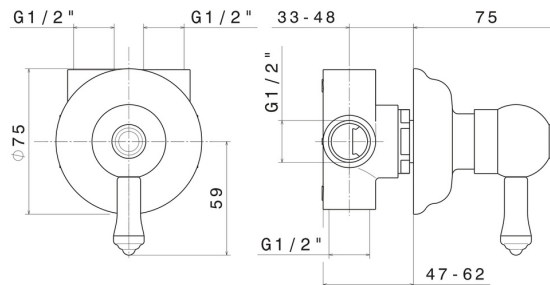

# DELUXE

**68047.66.019**

2-way-in and 3-way-out diverter - finish Gold

## FEATURES

Material	<b>Brass</b>
Installation	<b>Wall mounted</b>
Hole type	<b>Single hole</b>
Control type	<b>Single lever</b>
Diverter type	<b>Mechanic diverter</b>

## TECHNICAL DRAWING

**DELUXE**

**68047.66.019**

2-way-in and 3-way-out diverter - finish Gold

**AVAILABLE FINISHES**

---

**66.019**

Gold