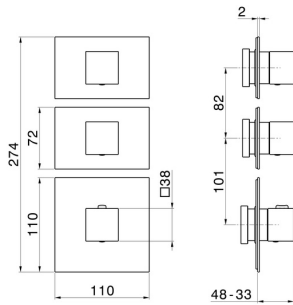

## 67649E.01.093

2 ways out concealed thermostatic multifunction selectors.  
3/4" connections - finish Matt Black

External part

### TECHNICAL DRAWING

---

**67649E.01.093**

2 ways out concealed thermostatic multifunction selectors. 3/4" connections - finish Matt Black

**AVAILABLE FINISHES**

---

 **01.093**  
Matt Black

 **21.018**  
finish Chrome