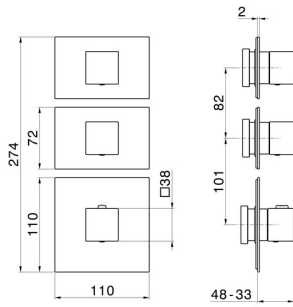

67649E.21.018

2 ways out concealed thermostatic multifunction selectors.
3/4" connections - finish Chrome

External part

TECHNICAL DRAWING

67649E.21.018

2 ways out concealed thermostatic multifunction selectors. 3/4" connections - finish Chrome