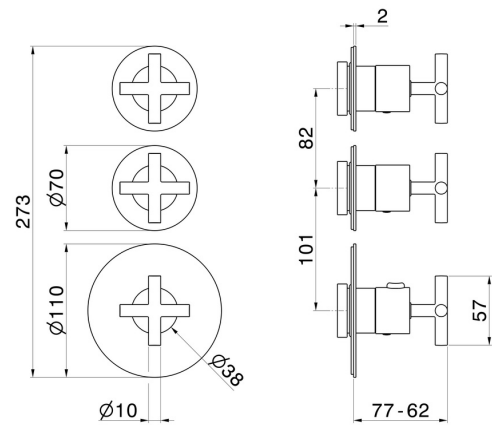

## 73415E.01.093

2 ways out concealed thermostatic multifunction selectors.  
3/4" connections. Ø70. External part - finish Matt Black

### FEATURES

Material	<b>Brass</b>
Installation	<b>Wall concealed part</b>
Outlets	<b>2 Ways Out</b>
Water mixing	<b>Thermostatic</b>
Required for installation	<b><u>31063.00.000</u></b>

### TECHNICAL DRAWING

 **AR Preview**  
try it in your home

**More Details**  
on our [website](#)

**73415E.01.093**

2 ways out concealed thermostatic multifunction selectors. 3/4" connections. Ø70. External part - finish Matt Black