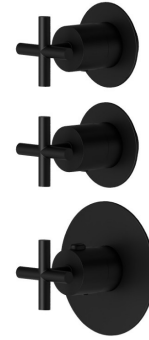

## 73415E.01.093

2 ways out concealed thermostatic multifunction selectors.  
3/4" connections. Ø70. External part - finish Matt Black

### FEATURES

Material	<b>Brass</b>
Installation	<b>Wall concealed part</b>
Outlets	<b>2 Ways Out</b>
Water mixing	<b>Thermostatic</b>
Required for installation	<b><u>31063.00.000</u></b>

### TECHNICAL DRAWING

 **AR Preview**  
try it in your home

**More Details**  
on our [website](#)

**73415E.01.093**

2 ways out concealed thermostatic multifunction selectors. 3/4" connections. Ø70. External part - finish Matt Black