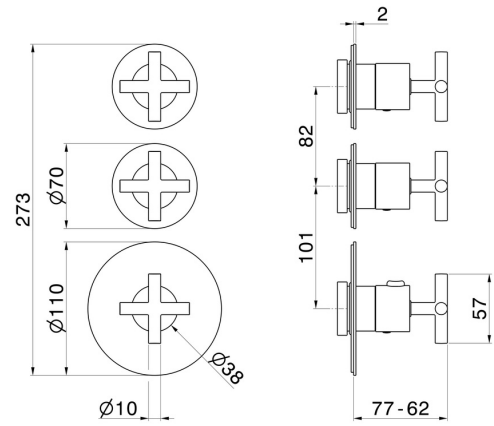

**73415E.21.018**

2 ways out concealed thermostatic multifunction selectors.  
3/4" connections. Ø70. External part - finish Chrome

**FEATURES**

Material	<b>Brass</b>
Installation	<b>Wall concealed part</b>
Outlets	<b>2 Ways Out</b>
Water mixing	<b>Thermostatic</b>
Required for installation	<b><u>31063.00.000</u></b>

**TECHNICAL DRAWING**

**73415E.21.018**

2 ways out concealed thermostatic multifunction selectors. 3/4" connections. Ø70. External part - finish Chrome

**AVAILABLE FINISHES**

---

**21.018**  
Chrome

**01.093**  
finish Matt Black