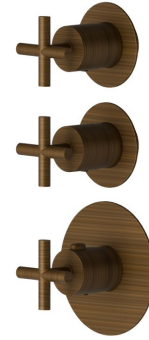

73415E.47.083

2 ways out concealed thermostatic multifunction selectors.
 3/4" connections. Ø70. External part - finish Groove Bronze

FEATURES

| | |
|---------------------------|----------------------------|
| Material | Brass |
| Installation | Wall concealed part |
| Outlets | 2 Ways Out |
| Water mixing | Thermostatic |
| Required for installation | <u>31063.00.000</u> |

TECHNICAL DRAWING

73415E.47.083

2 ways out concealed thermostatic multifunction selectors. 3/4" connections. Ø70. External part - finish Groove Bronze

AVAILABLE FINISHES

47.083

Groove Bronze

01.093

finish Matt Black

21.018

finish Chrome

58.061

finish PVD Copper Bronze

58.063

finish PVD Gun Metal

59.098

finish PVD Brushed Pale Gold

61.020

finish PVD Glossy Gold