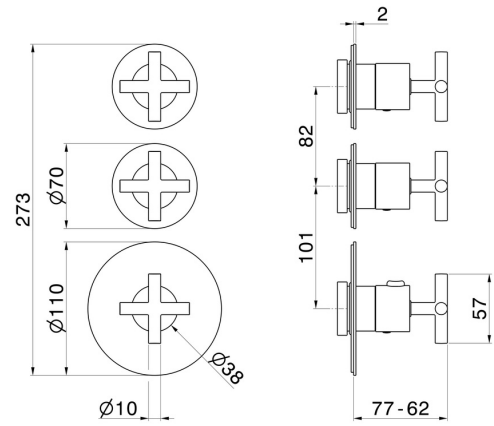

73415E.47.083

2 ways out concealed thermostatic multifunction selectors.
 3/4" connections. Ø70. External part - finish Groove Bronze

FEATURES

| | |
|---------------------------|----------------------------|
| Material | Brass |
| Installation | Wall concealed part |
| Outlets | 2 Ways Out |
| Water mixing | Thermostatic |
| Required for installation | <u>31063.00.000</u> |

TECHNICAL DRAWING

73415E.47.083

2 ways out concealed thermostatic multifunction selectors. 3/4" connections. Ø70. External part - finish Groove Bronze

AVAILABLE FINISHES

47.083

Groove Bronze

01.093

finish Matt Black